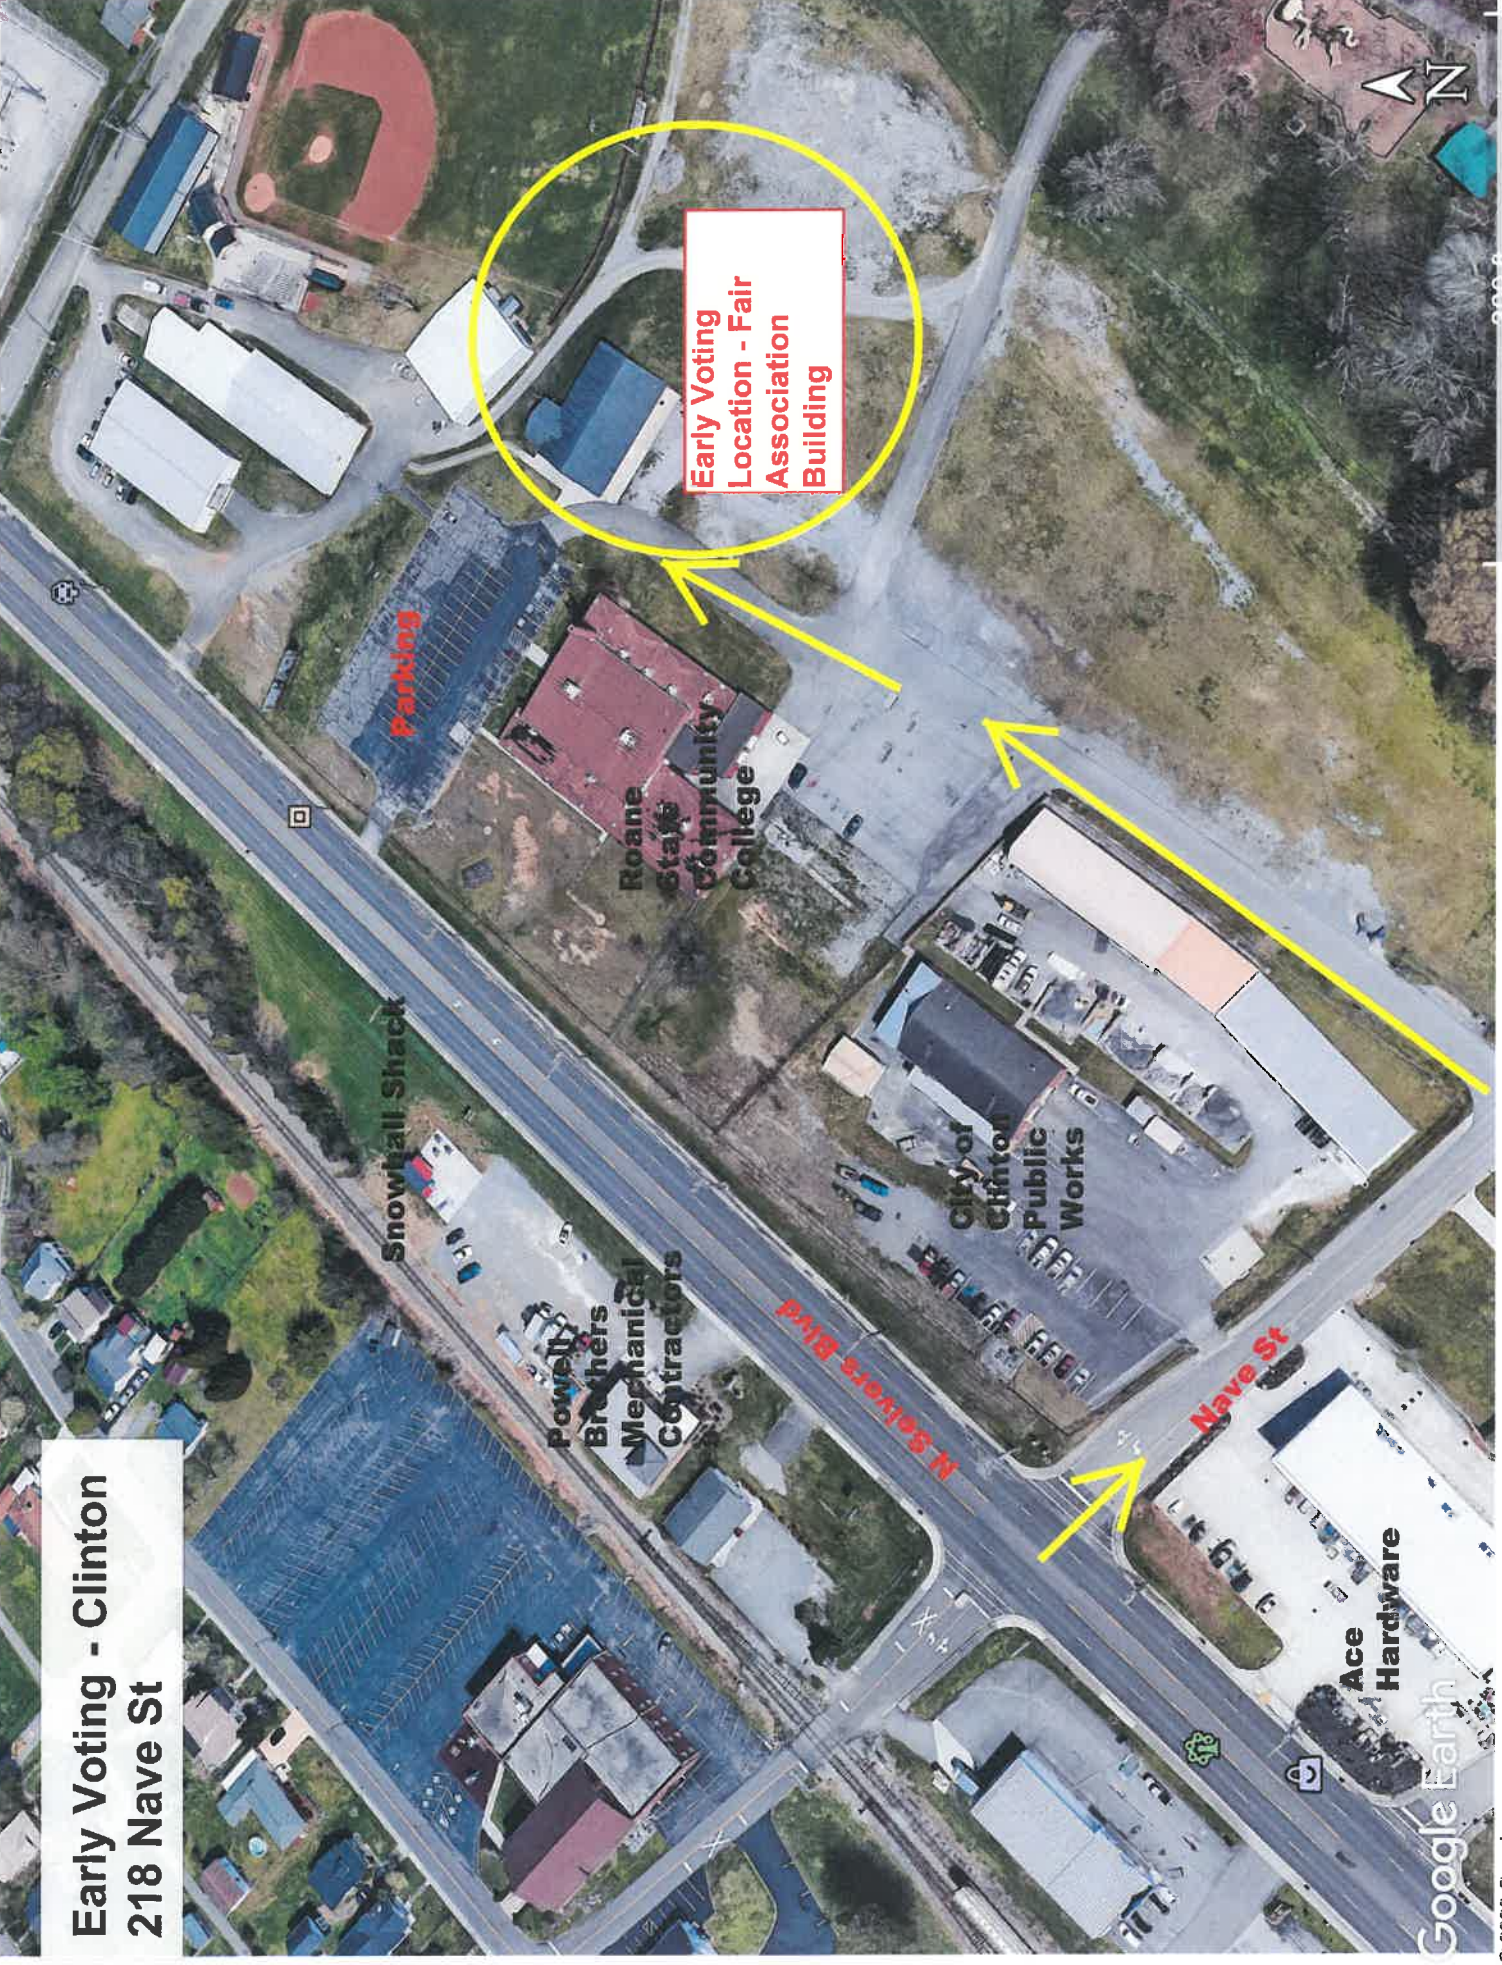

**Early Voting - Clinton
218 Nave St**

**Early Voting
Location - Fair
Association
Building**

Parking

**Roane
State
Community
College**

**City of
Clinton
Public
Works**

**Powell
Brothers
Mechanical
Contractors**

Snowfall Shack

N. Sakers Blvd

Nave St

**Ace
Hardware**

300 ft