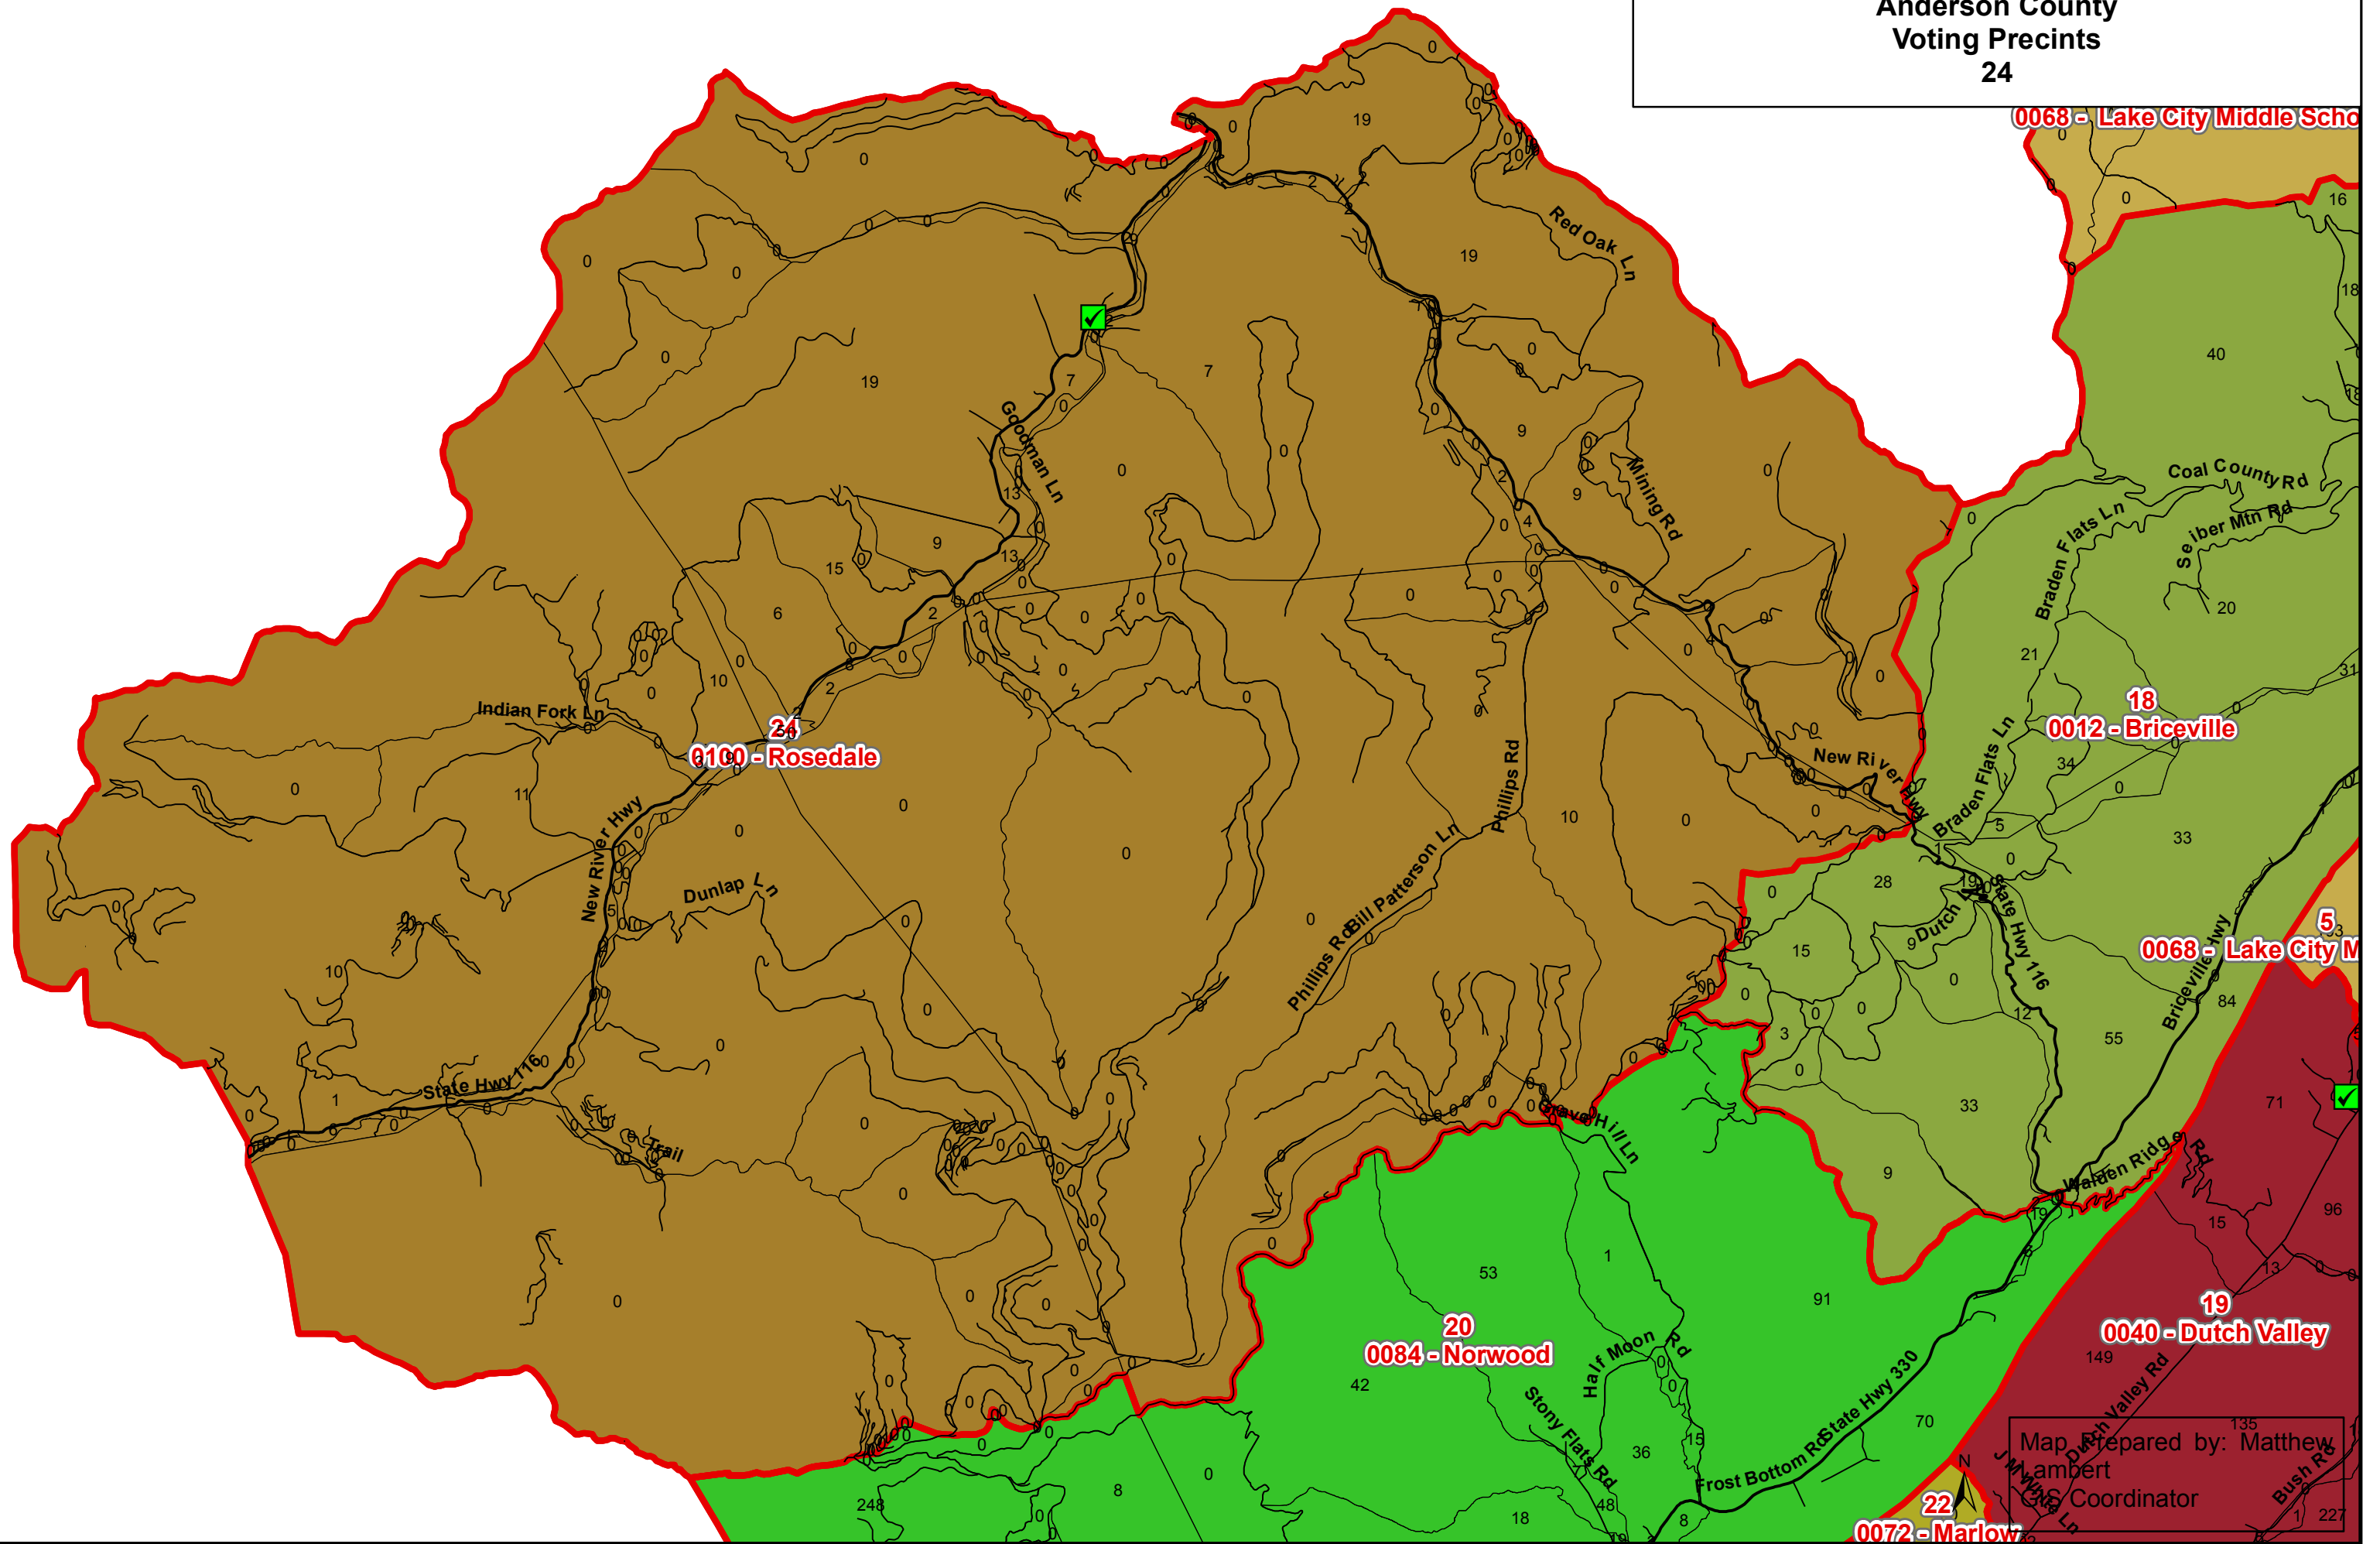

Anderson County  
Voting Precincts  
24

0068 - Lake City Middle School

0100 - Rosedale

0012 - Briceville

0068 - Lake City Middle School

0084 - Norwood

0072 - Marlow

0040 - Dutch Valley

Map prepared by: Matthew Lambert  
Coordinator