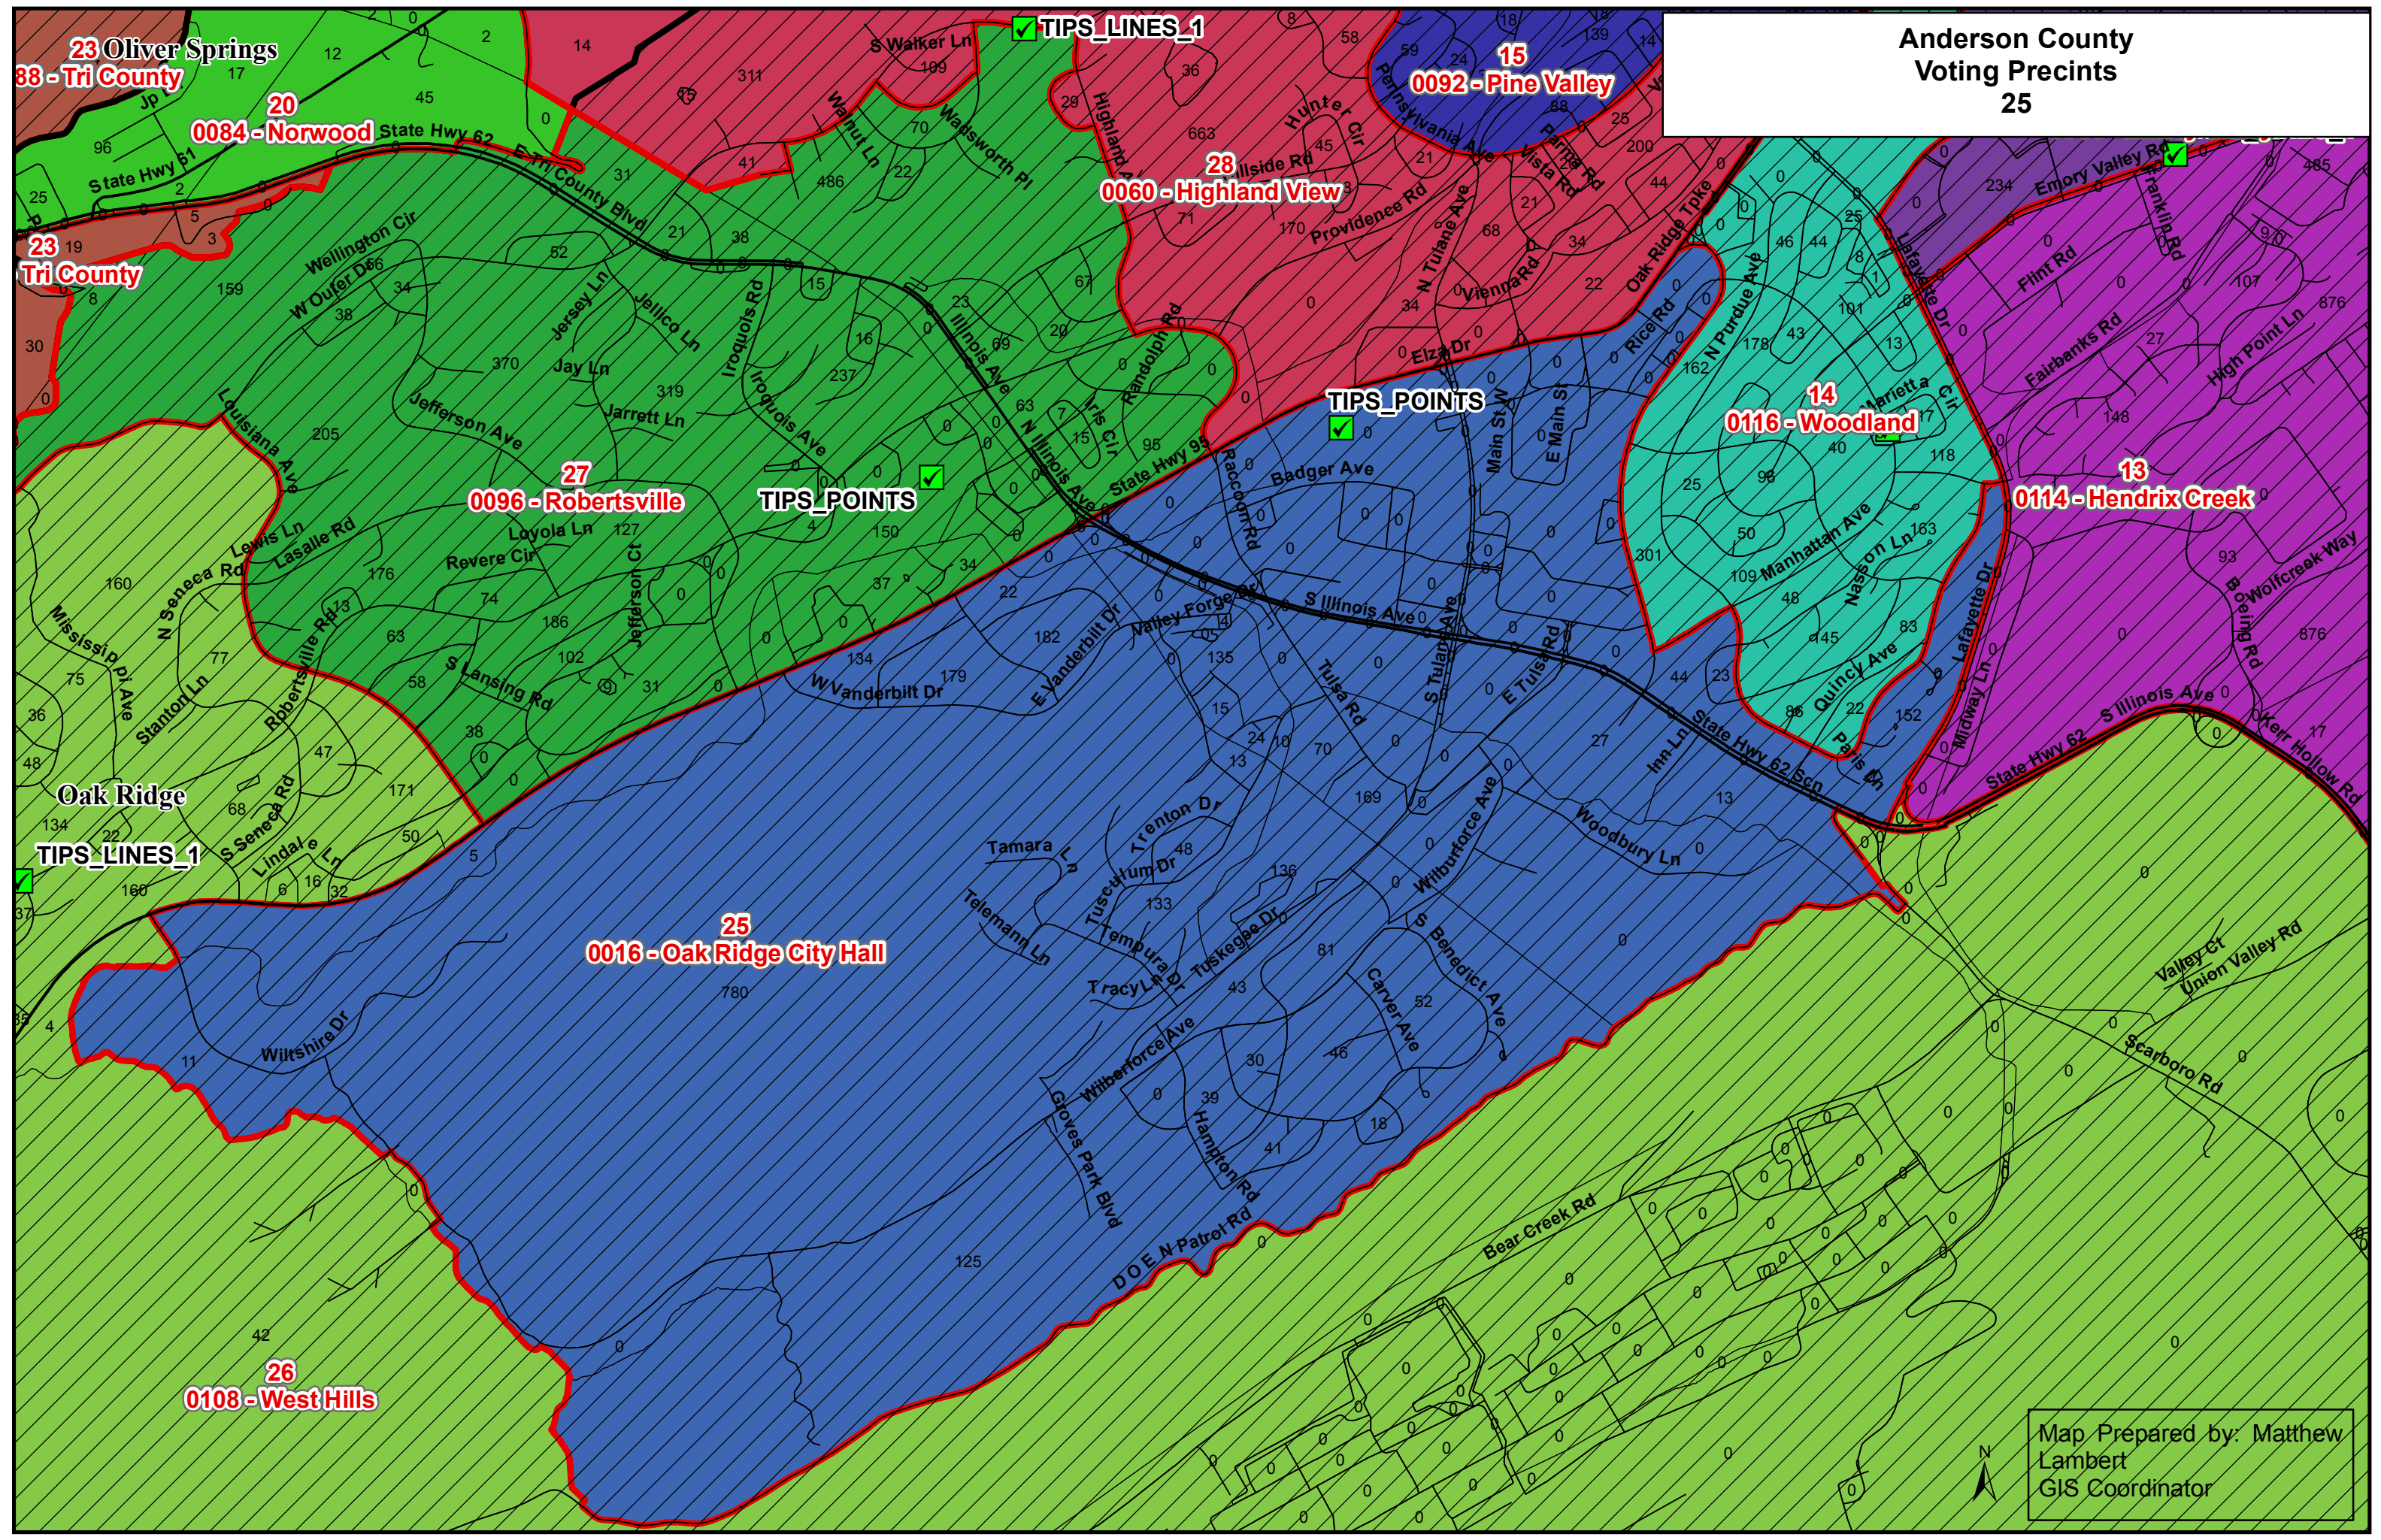

Anderson County  
Voting Precincts  
25

23 Oliver Springs  
88 - Tri County

23  
Tri County

20  
0084 - Norwood

TIPS\_LINES\_1

15  
0092 - Pine Valley

28  
0060 - Highland View

TIPS\_POINTS

14  
0116 - Woodland

13  
0114 - Hendrix Creek

27  
0096 - Robertsville

TIPS\_POINTS

Oak Ridge

TIPS\_LINES\_1

25  
0016 - Oak Ridge City Hall

26  
0108 - West Hills

Map Prepared by: Matthew Lambert  
GIS Coordinator