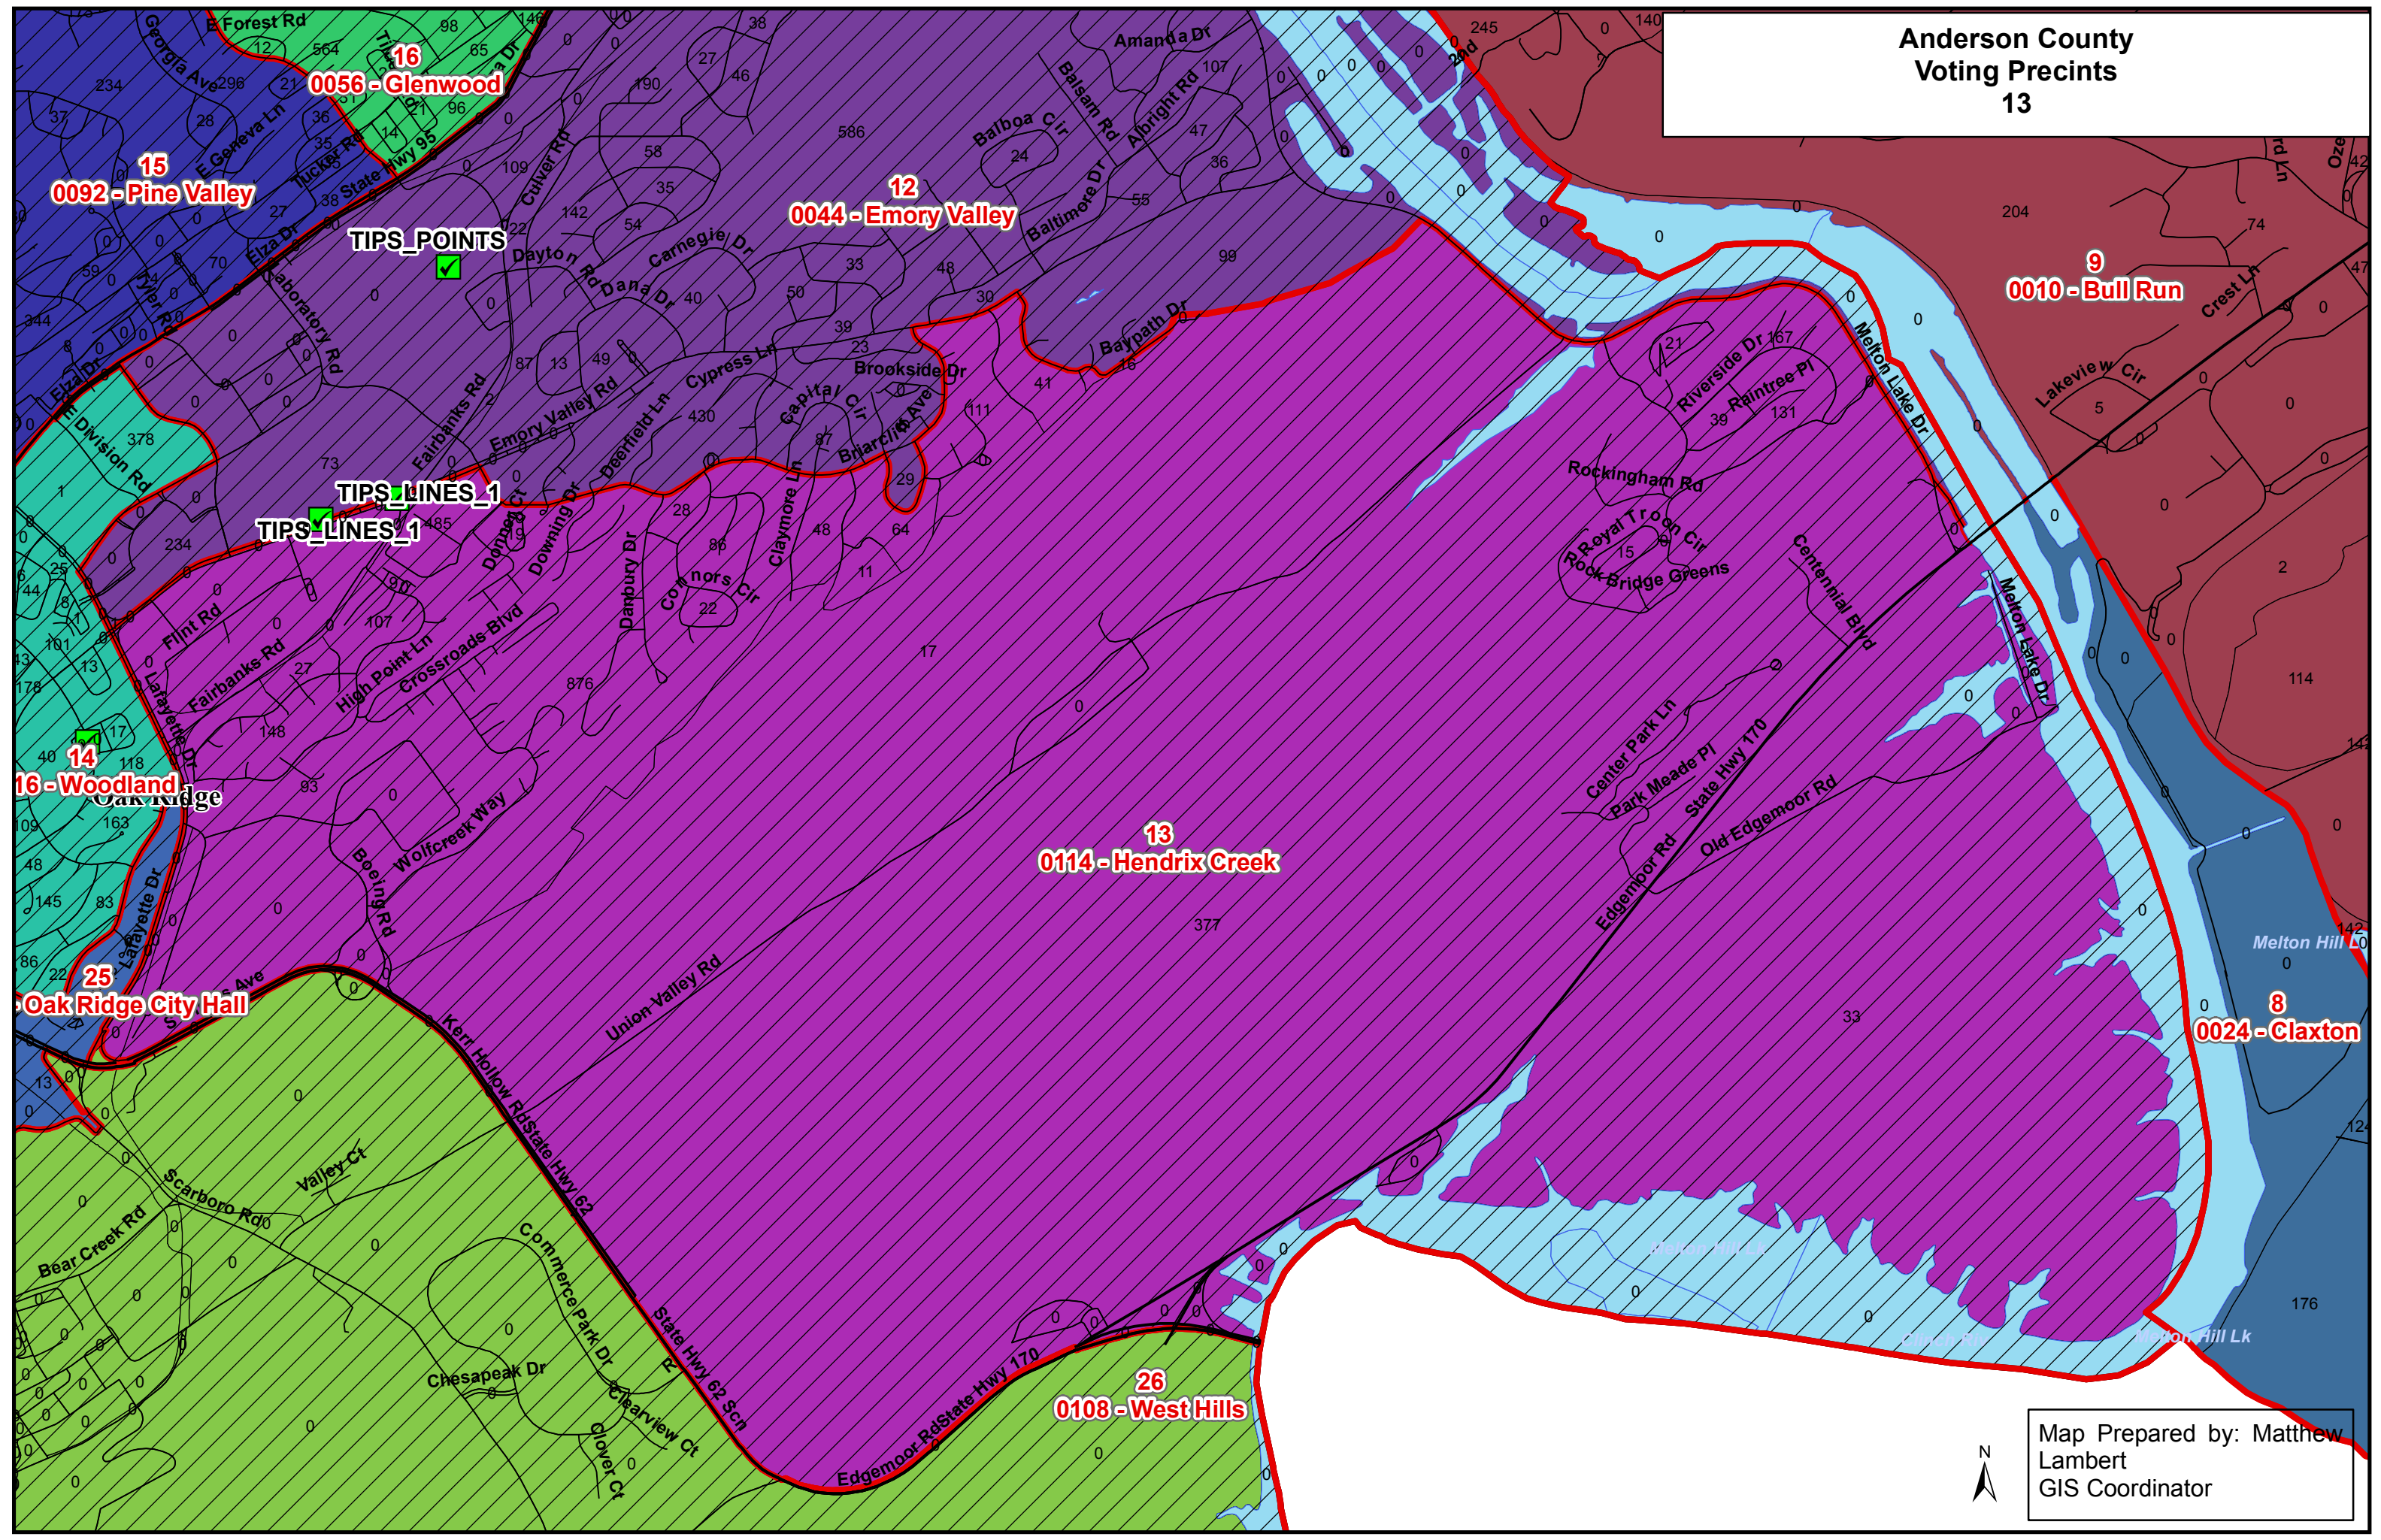

Anderson County  
Voting Precincts  
13

Map Prepared by: Matthew Lambert  
GIS Coordinator