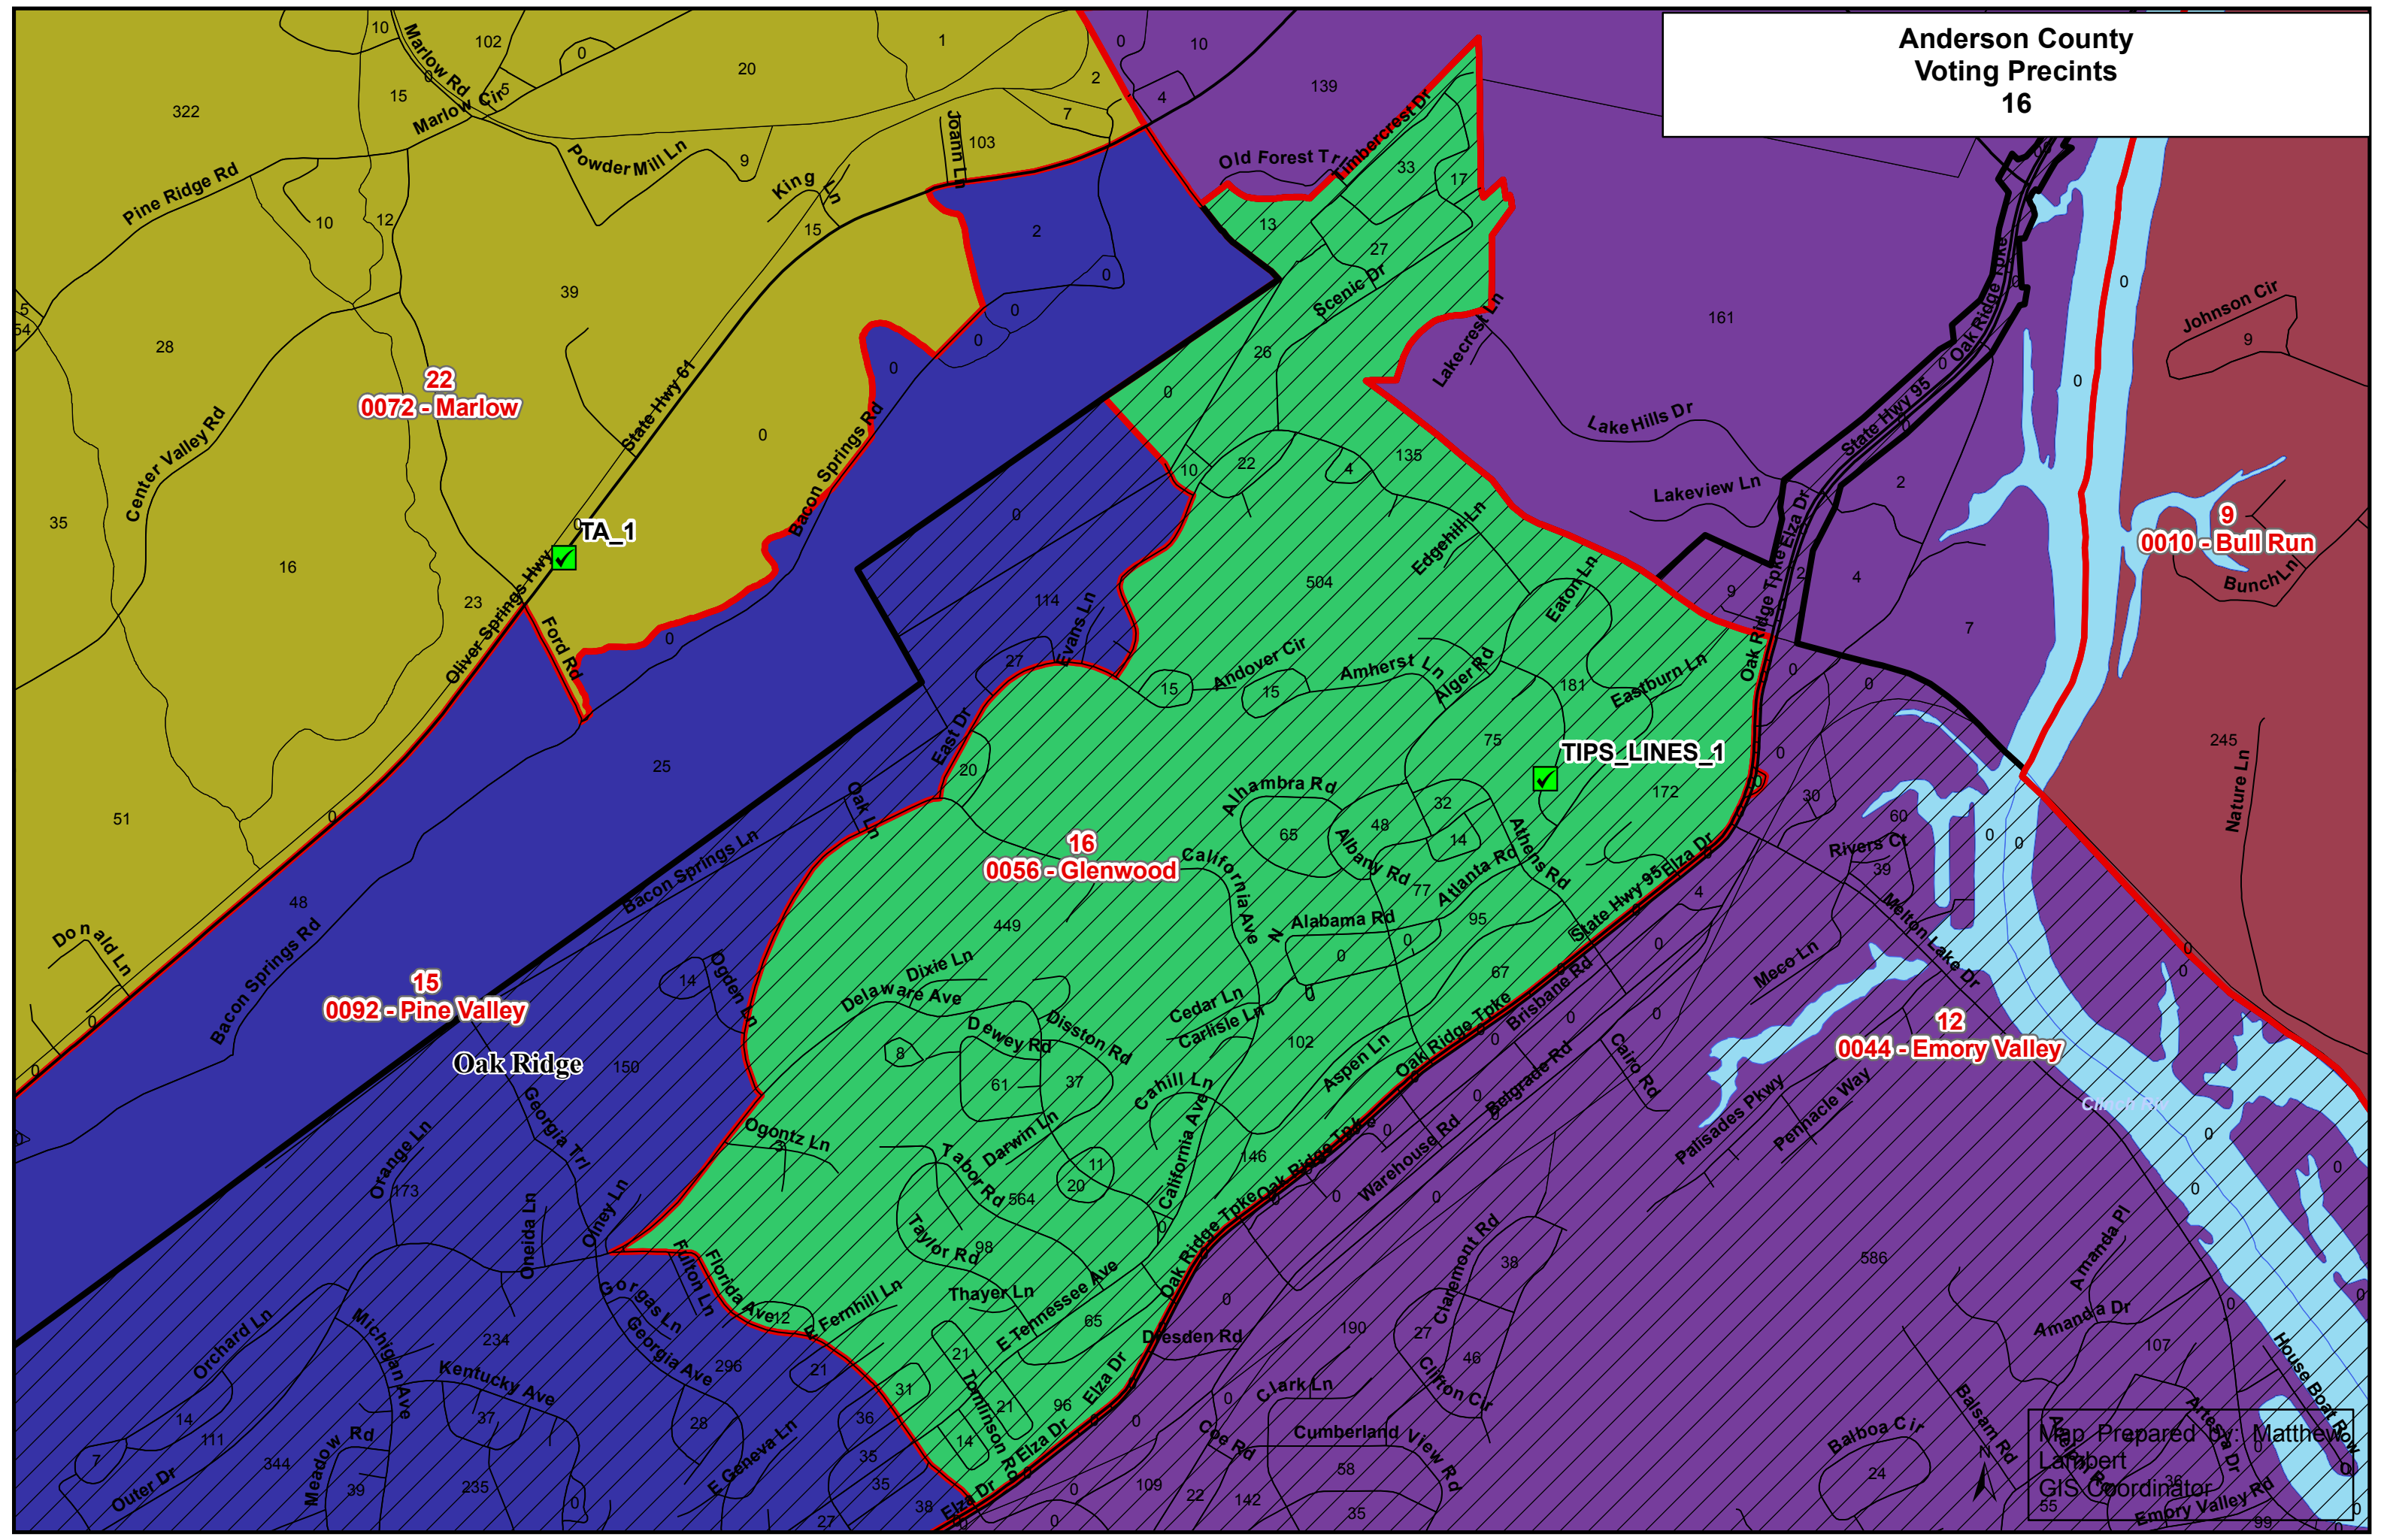

Anderson County  
Voting Precincts  
16

Map Prepared by: Matthew  
Lambert  
GIS Coordinator  
Emory Valley Rd