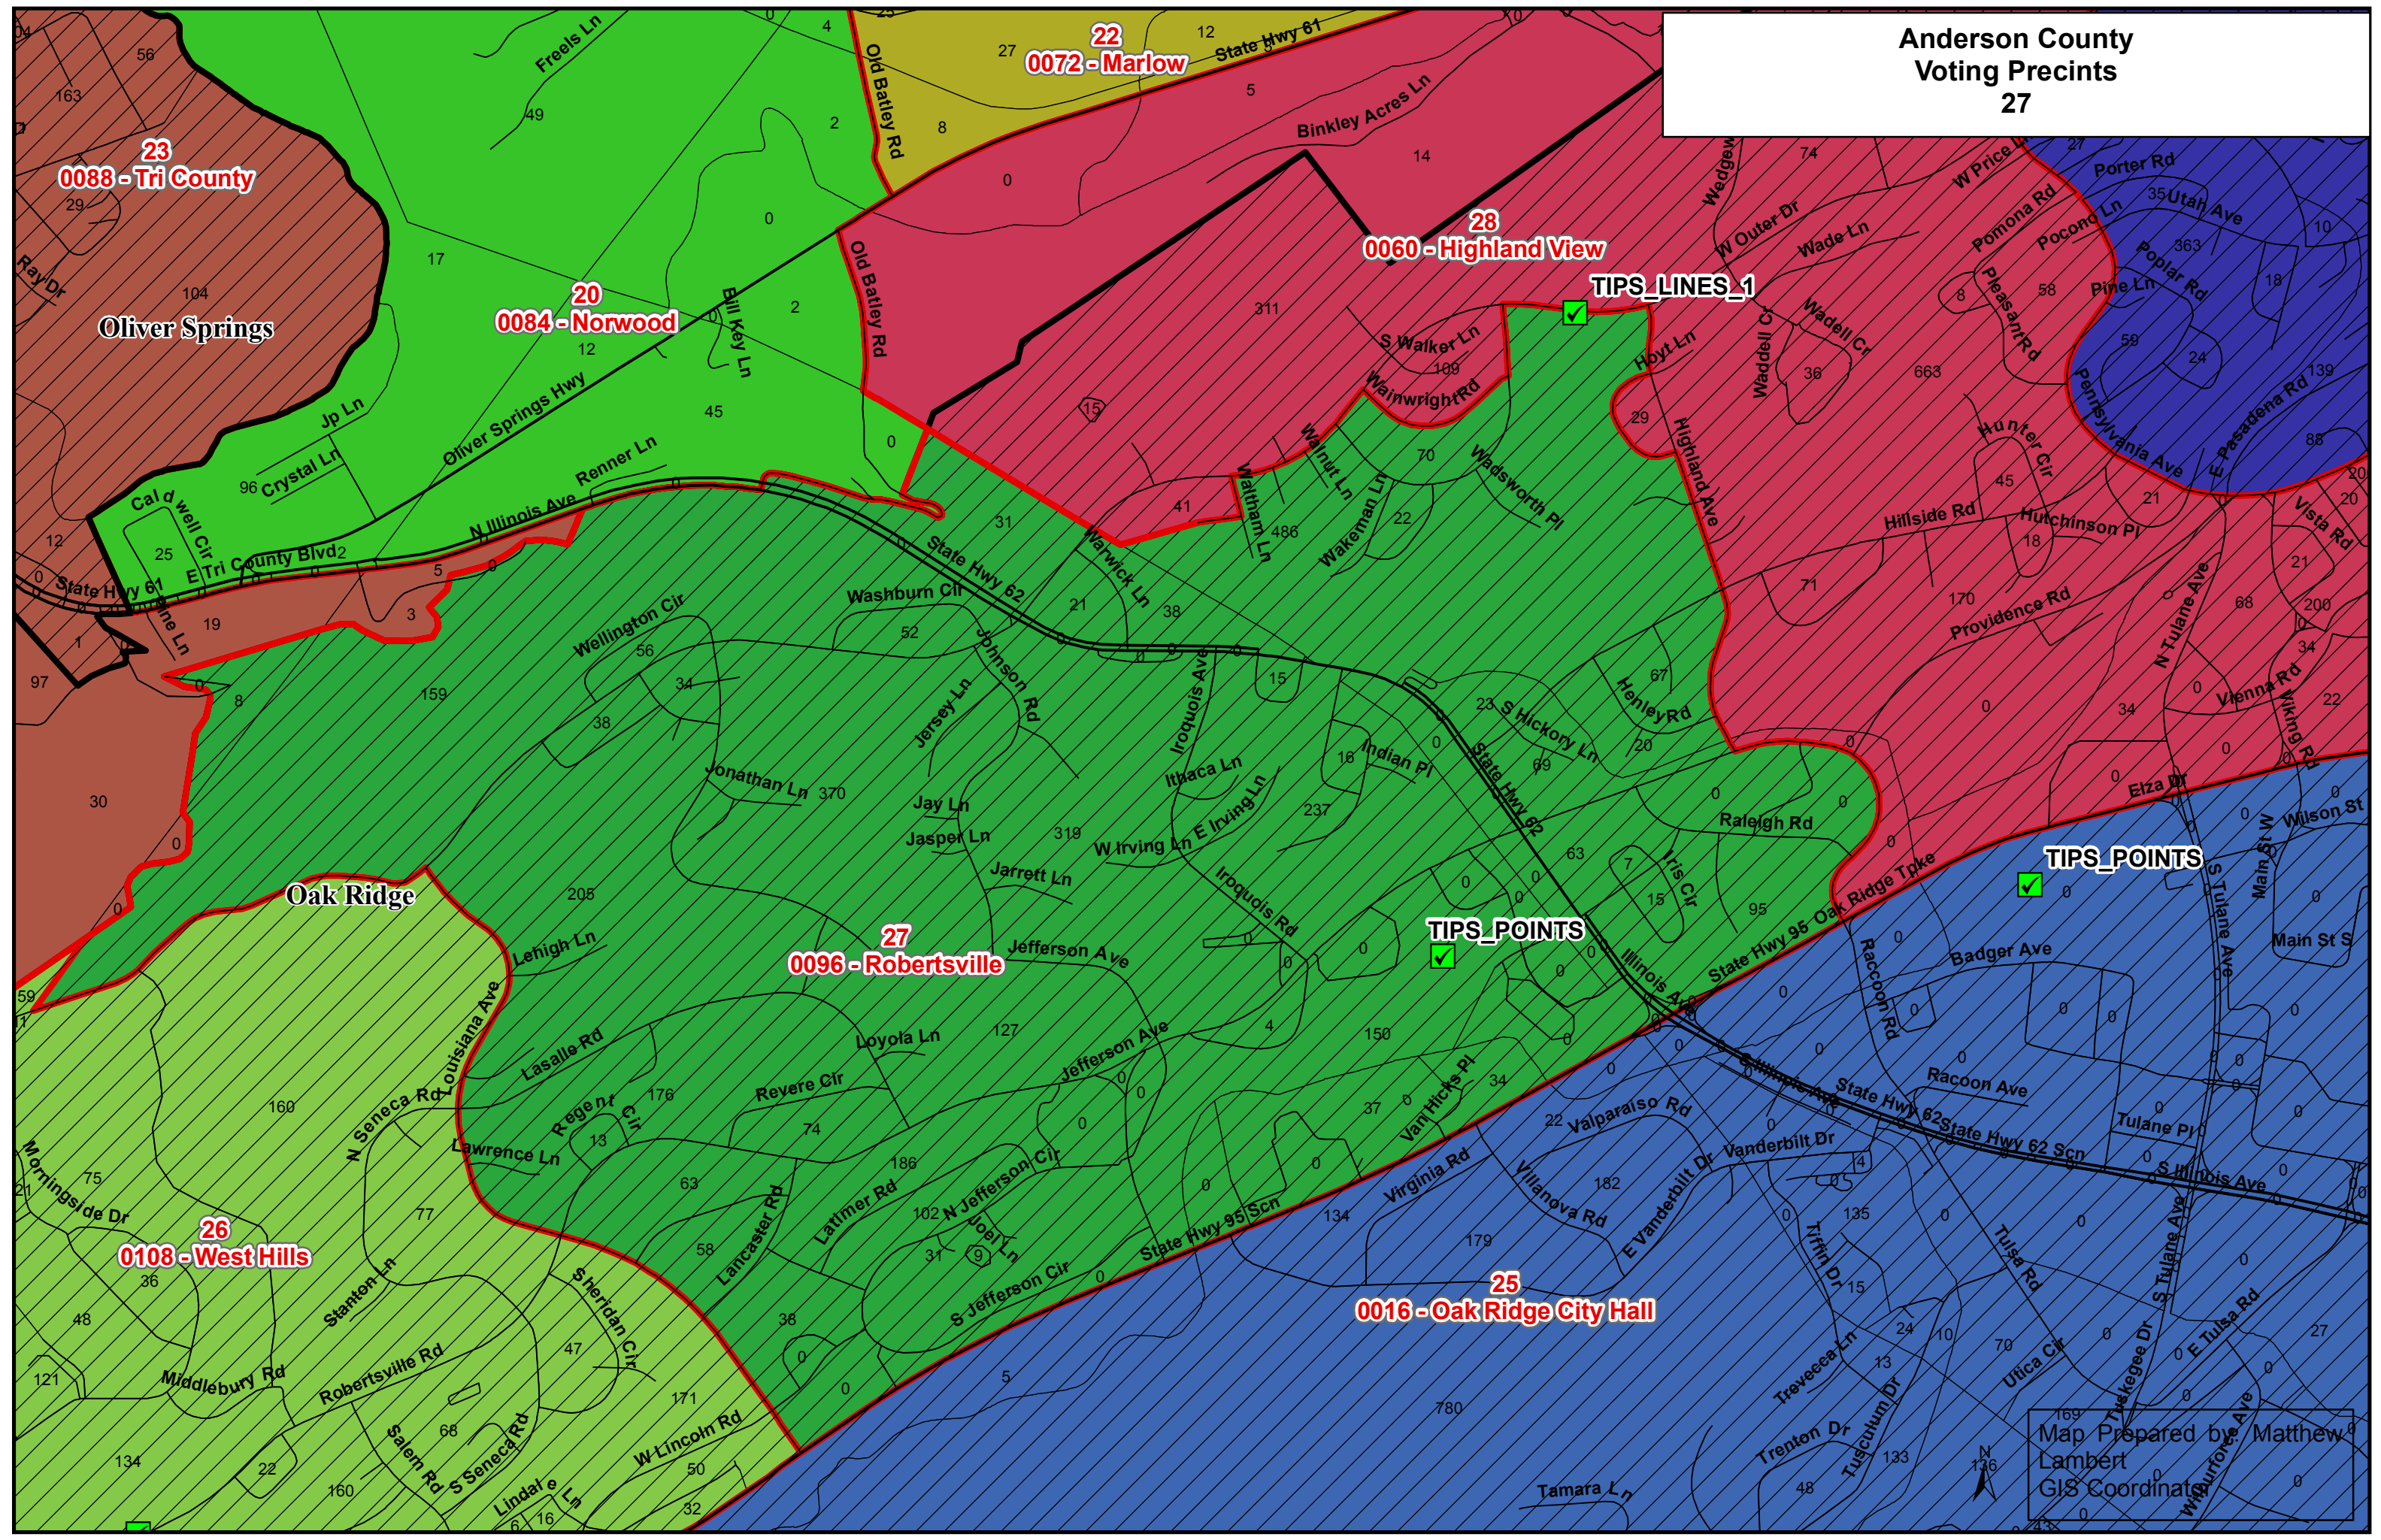

Anderson County
Voting Precincts
27

Map Prepared by Matthew Lambert
GIS Coordinator