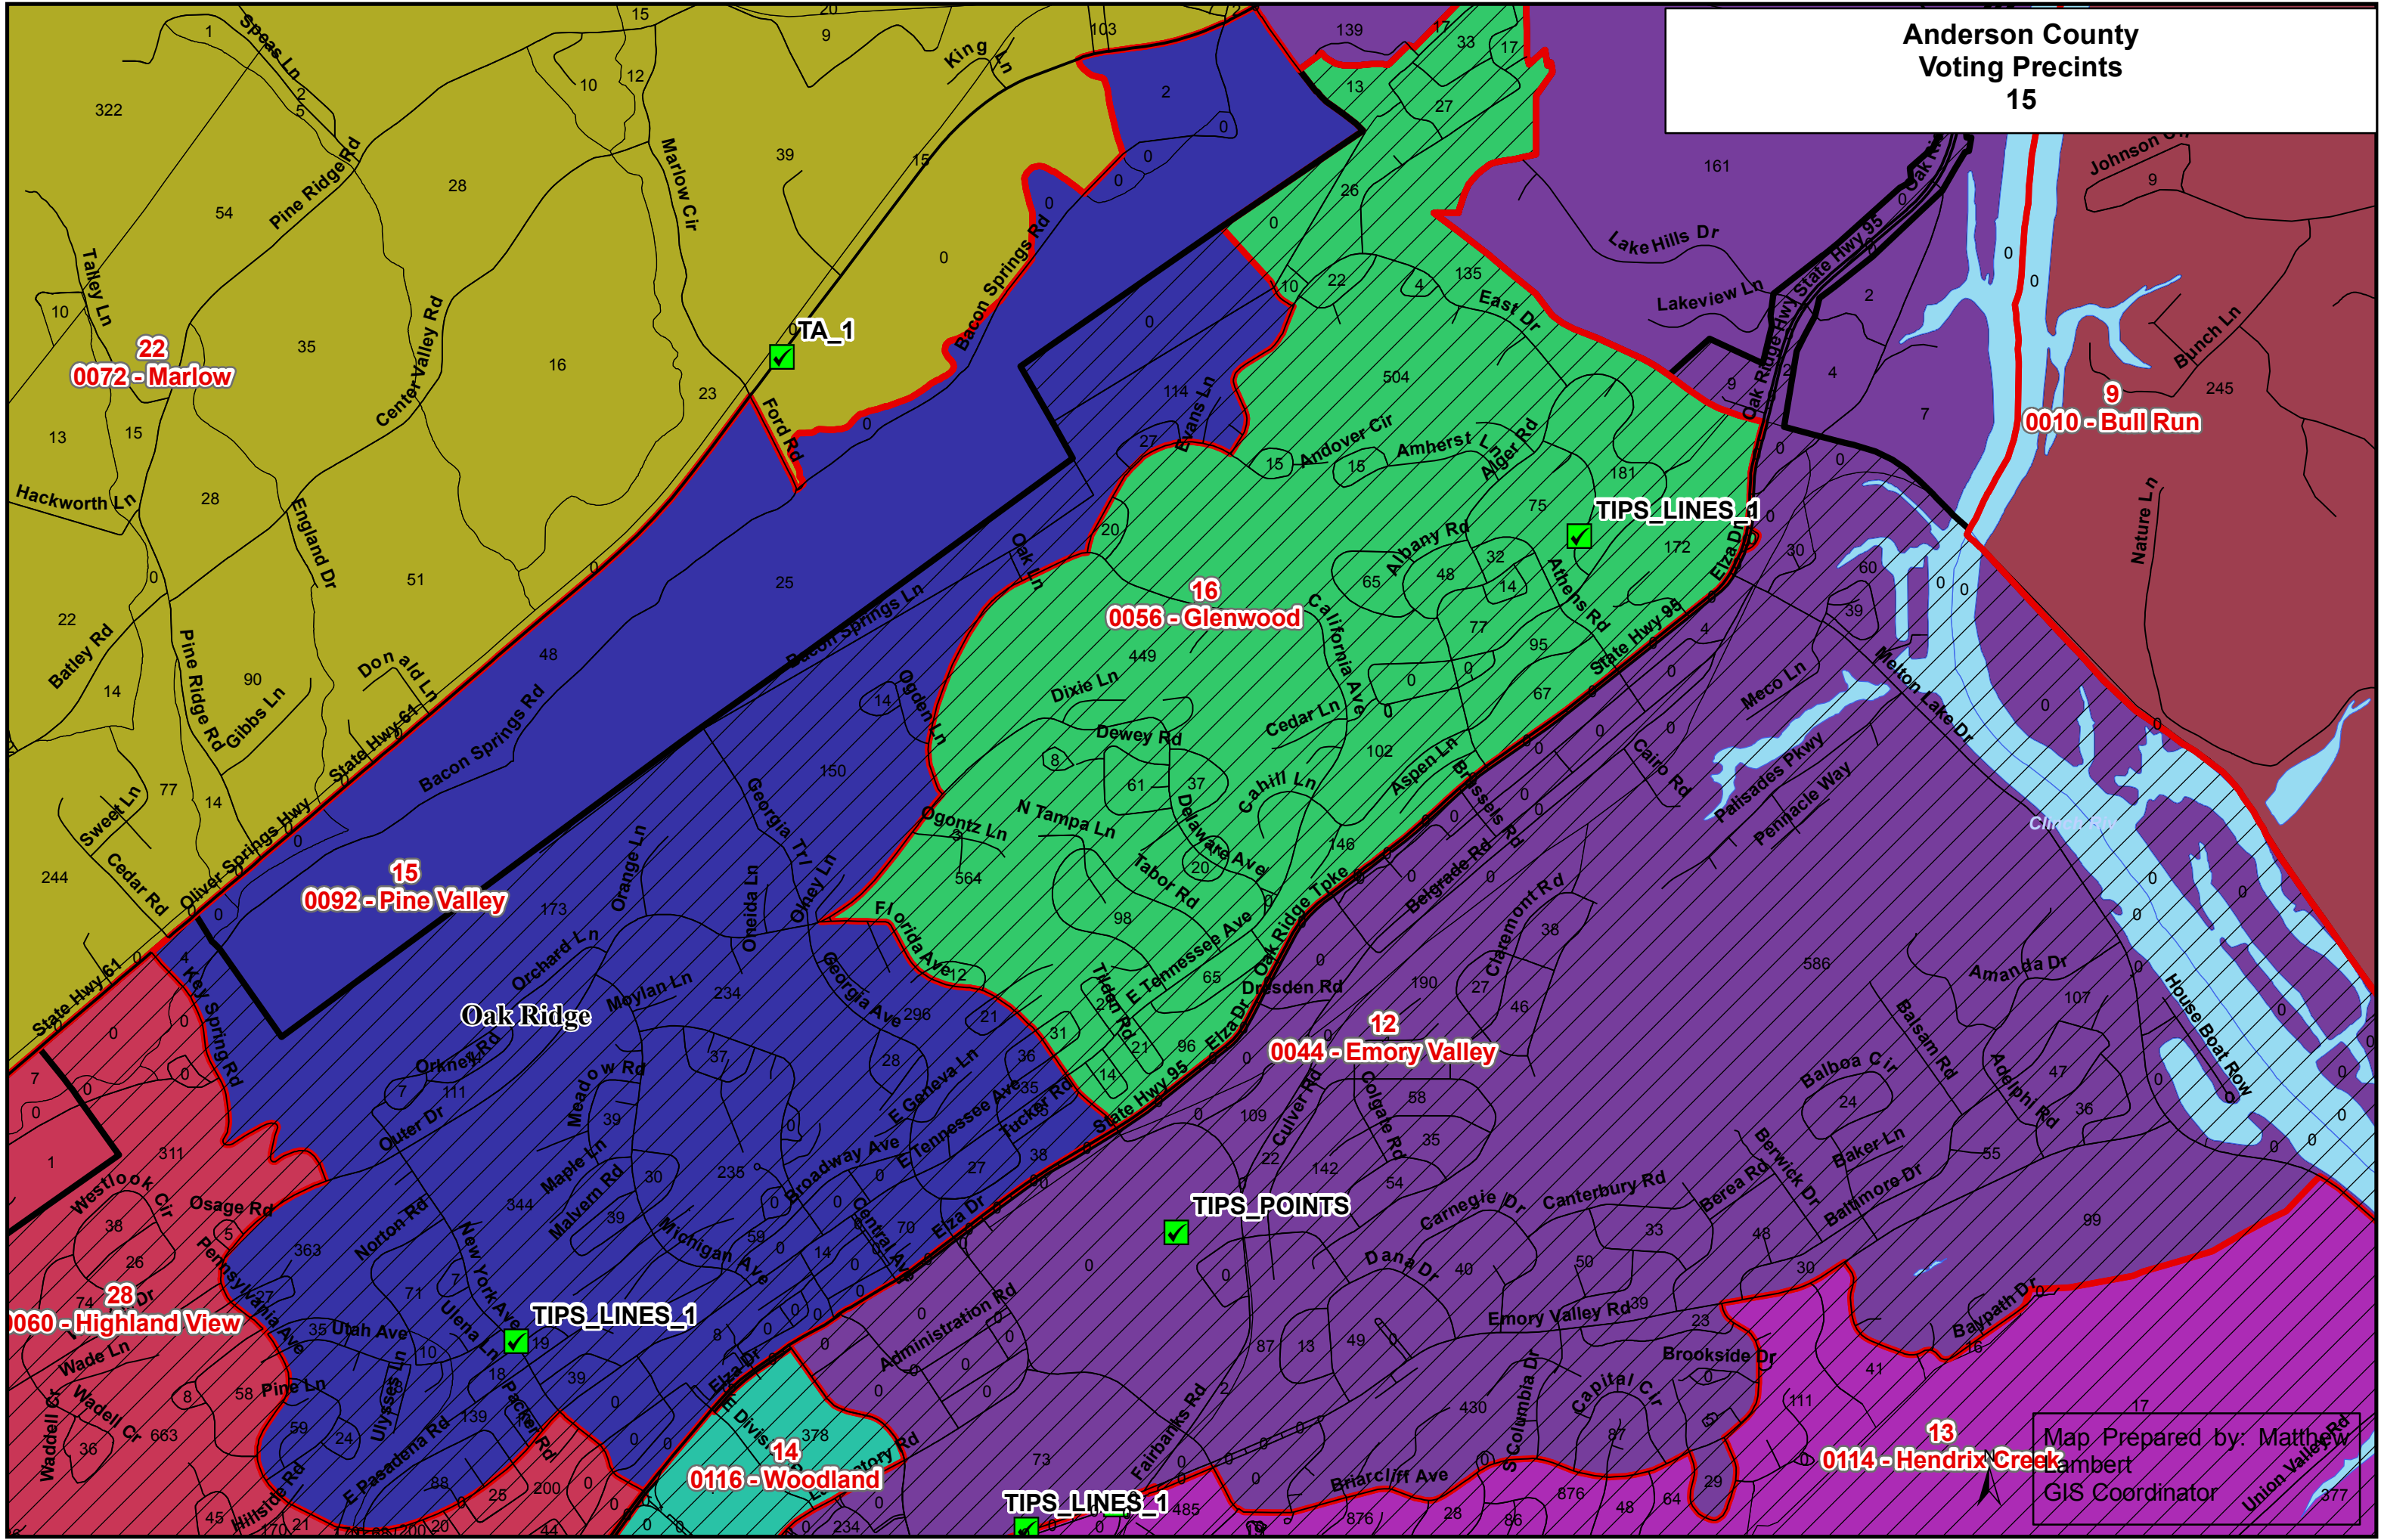

Anderson County
Voting Precincts
15

Map Prepared by: Matthew Lambert
GIS Coordinator
Union Valley Rd