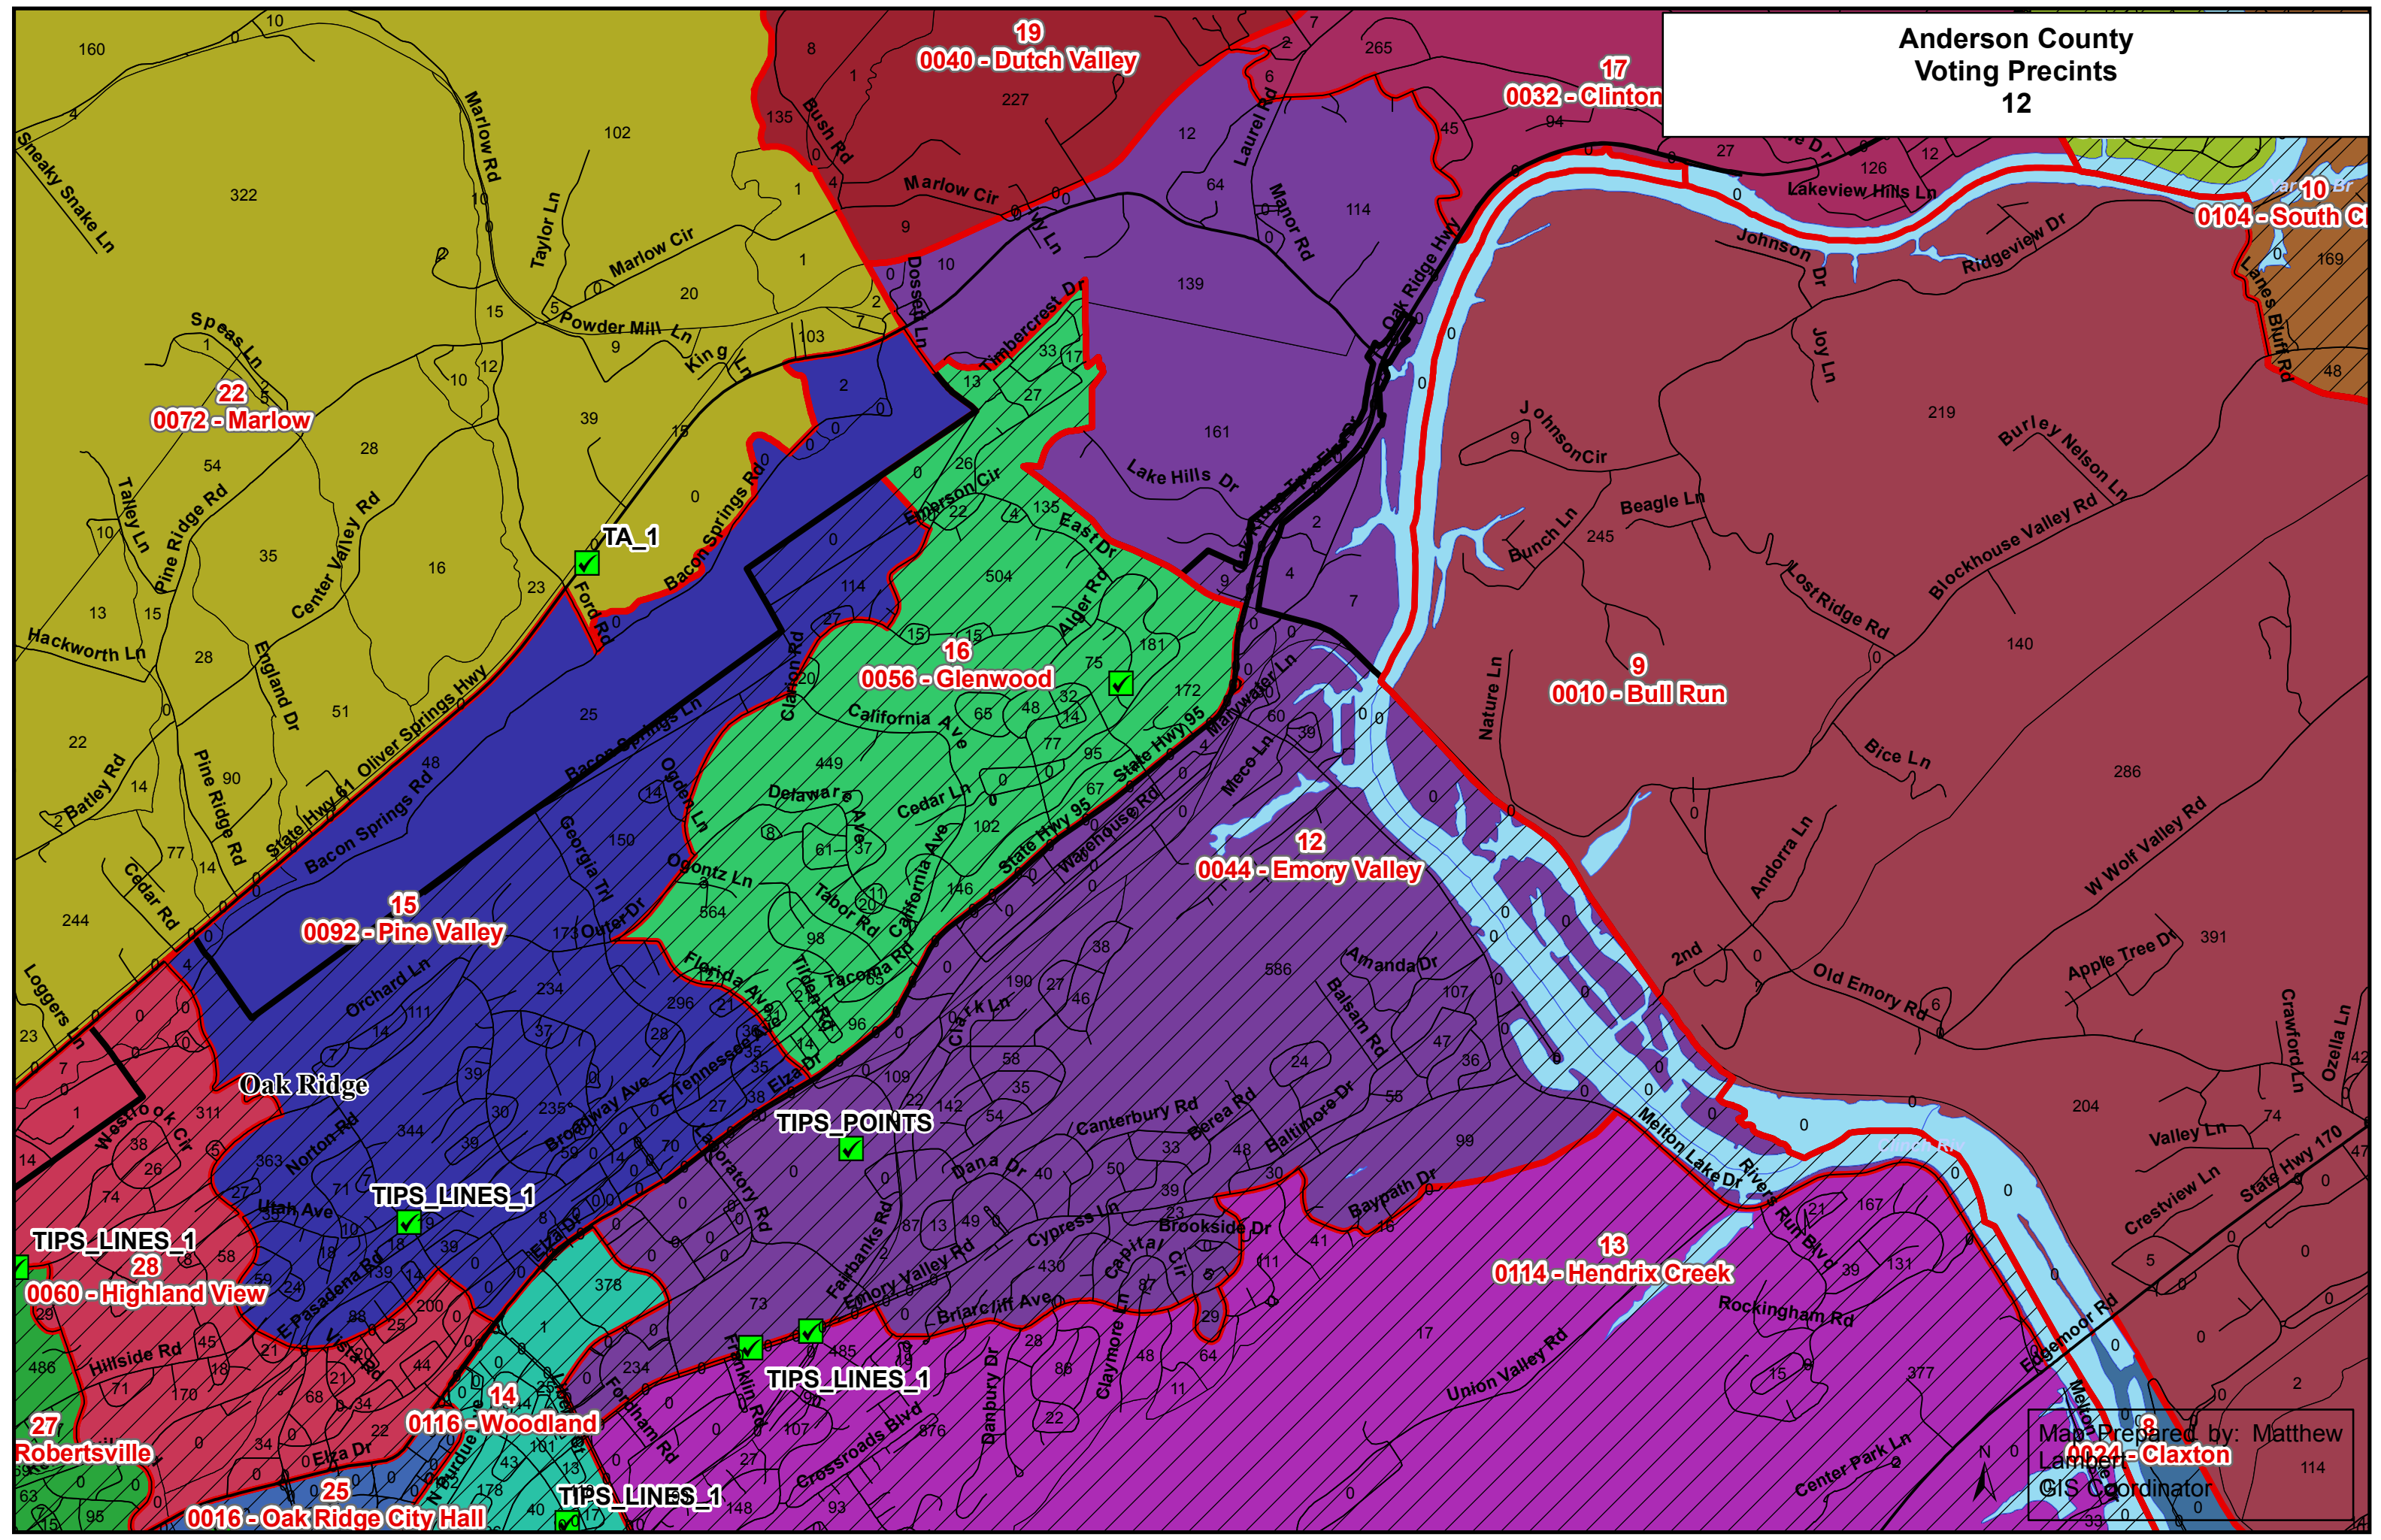

Anderson County
Voting Precincts
12

Map Prepared by: Matthew
Lambert
GIS Coordinator