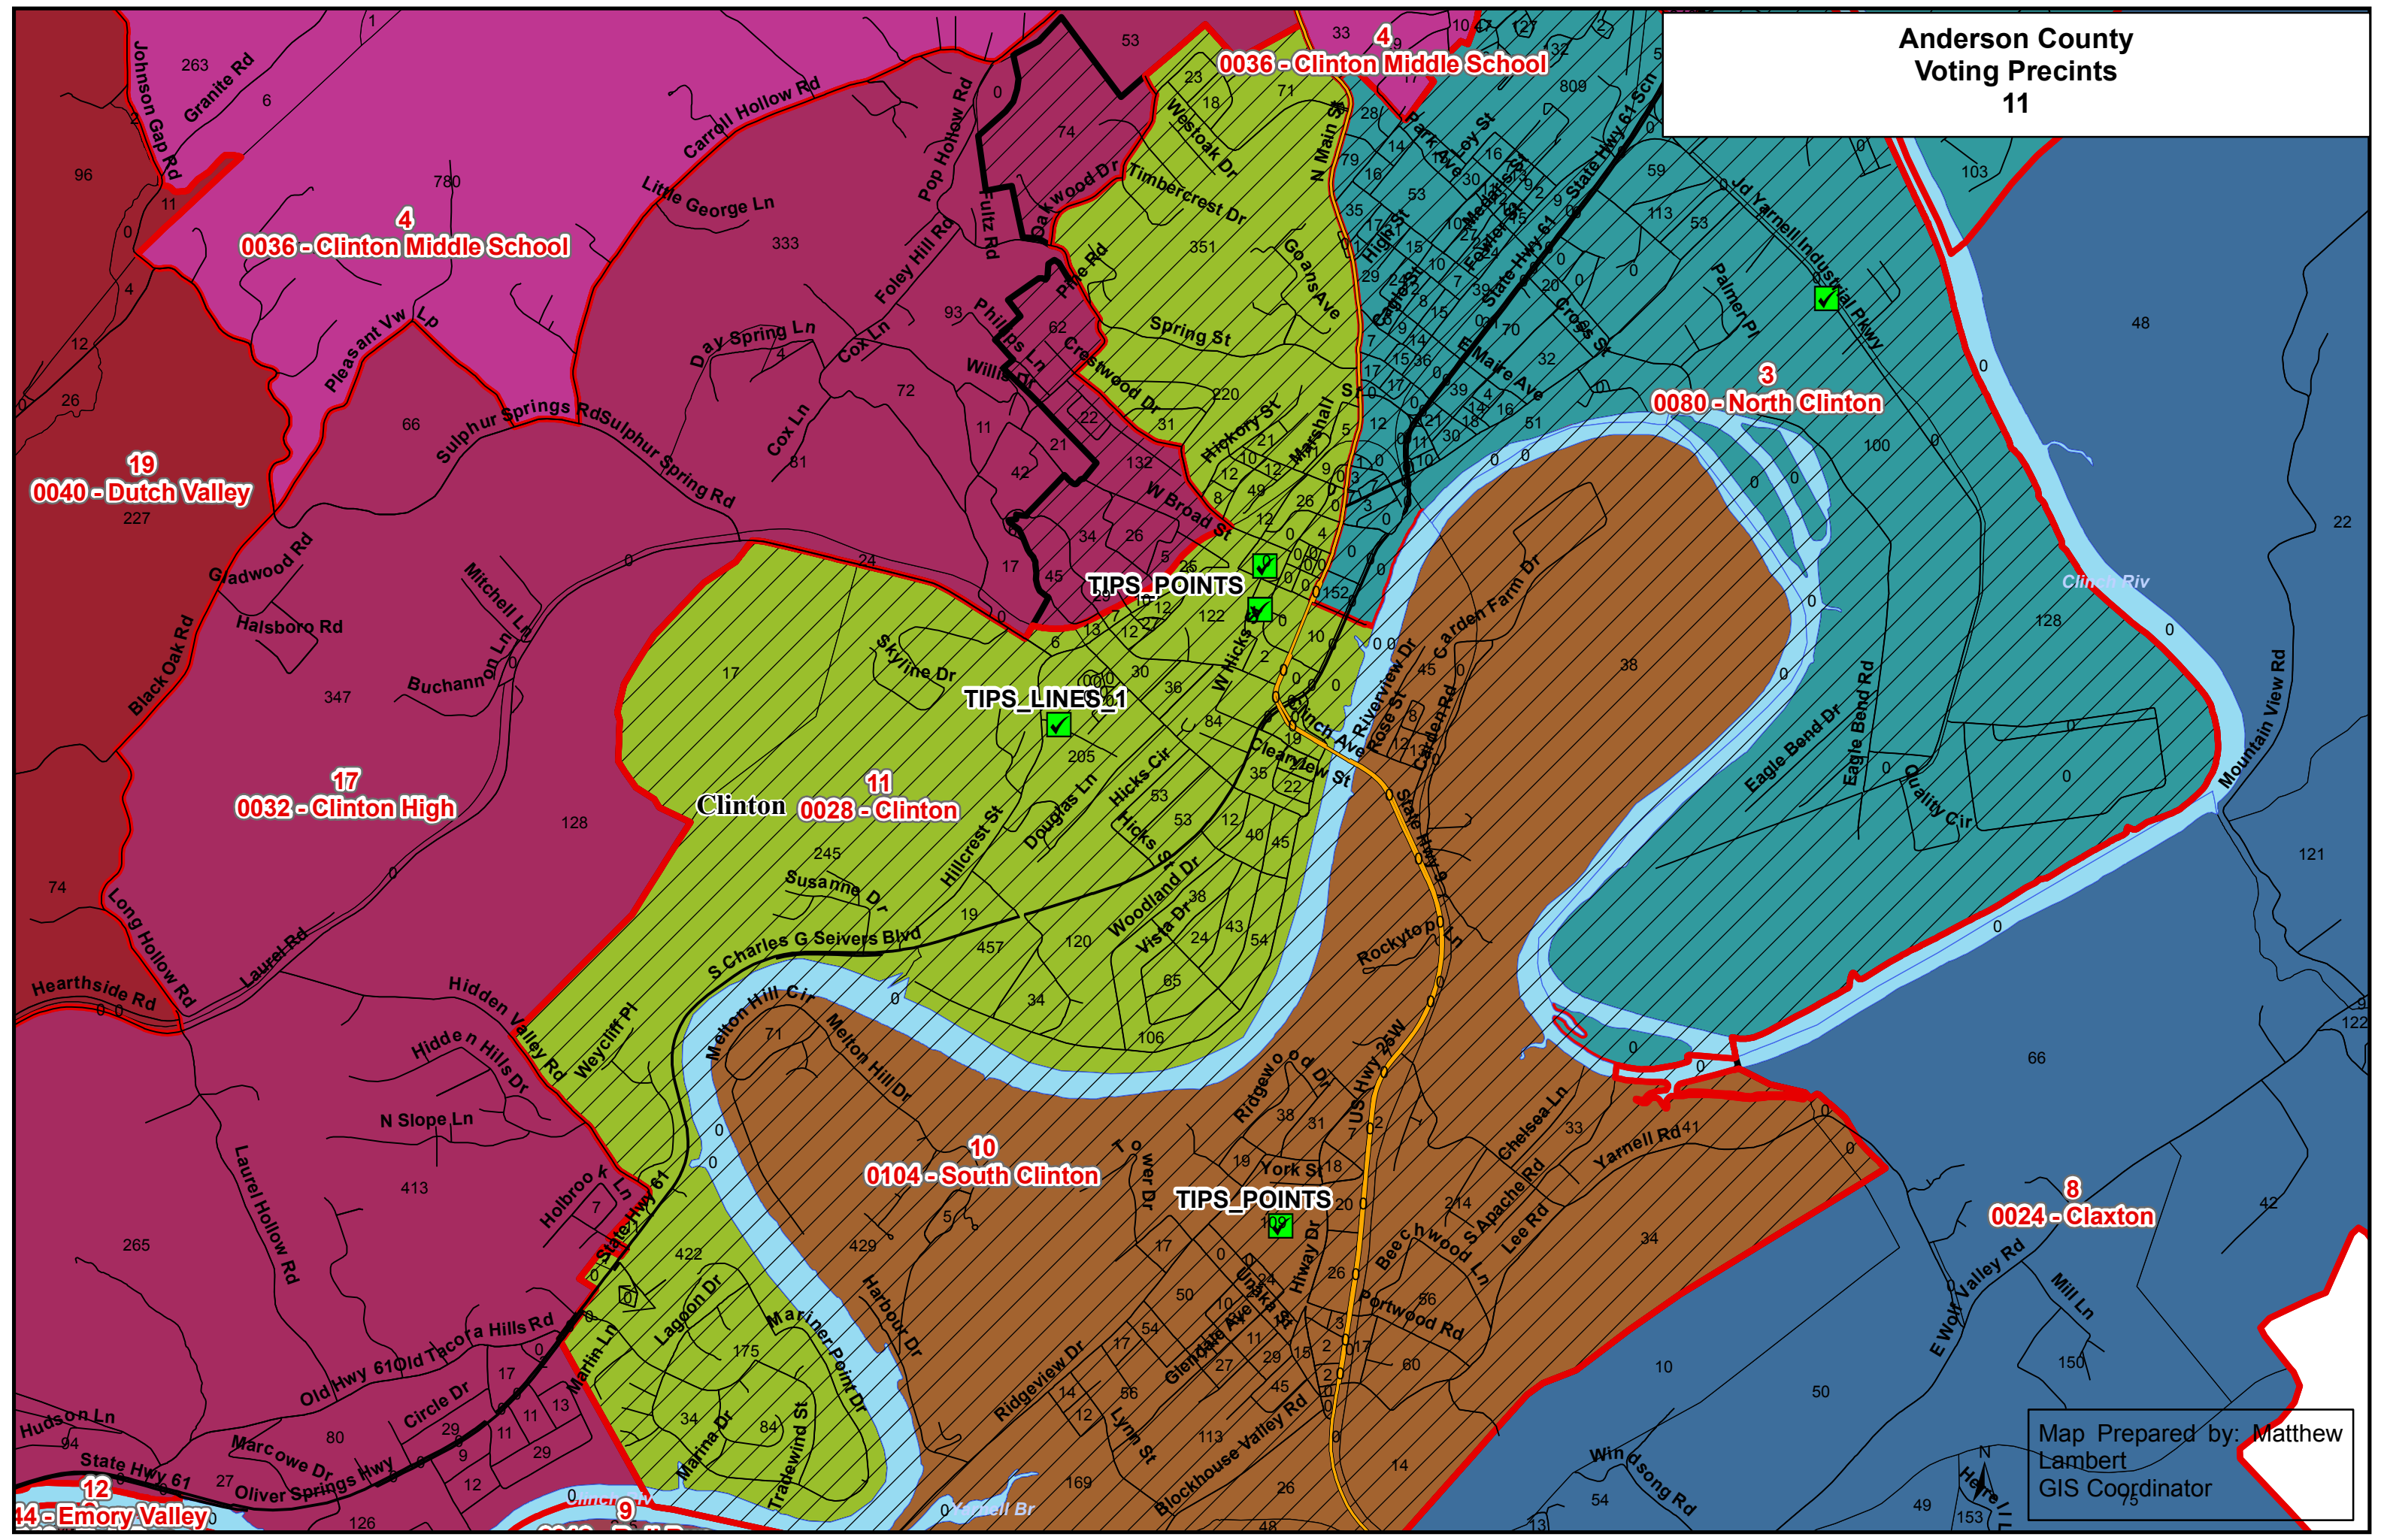

Anderson County
Voting Precincts
11

Map Prepared by: Matthew Lambert
GIS Coordinator