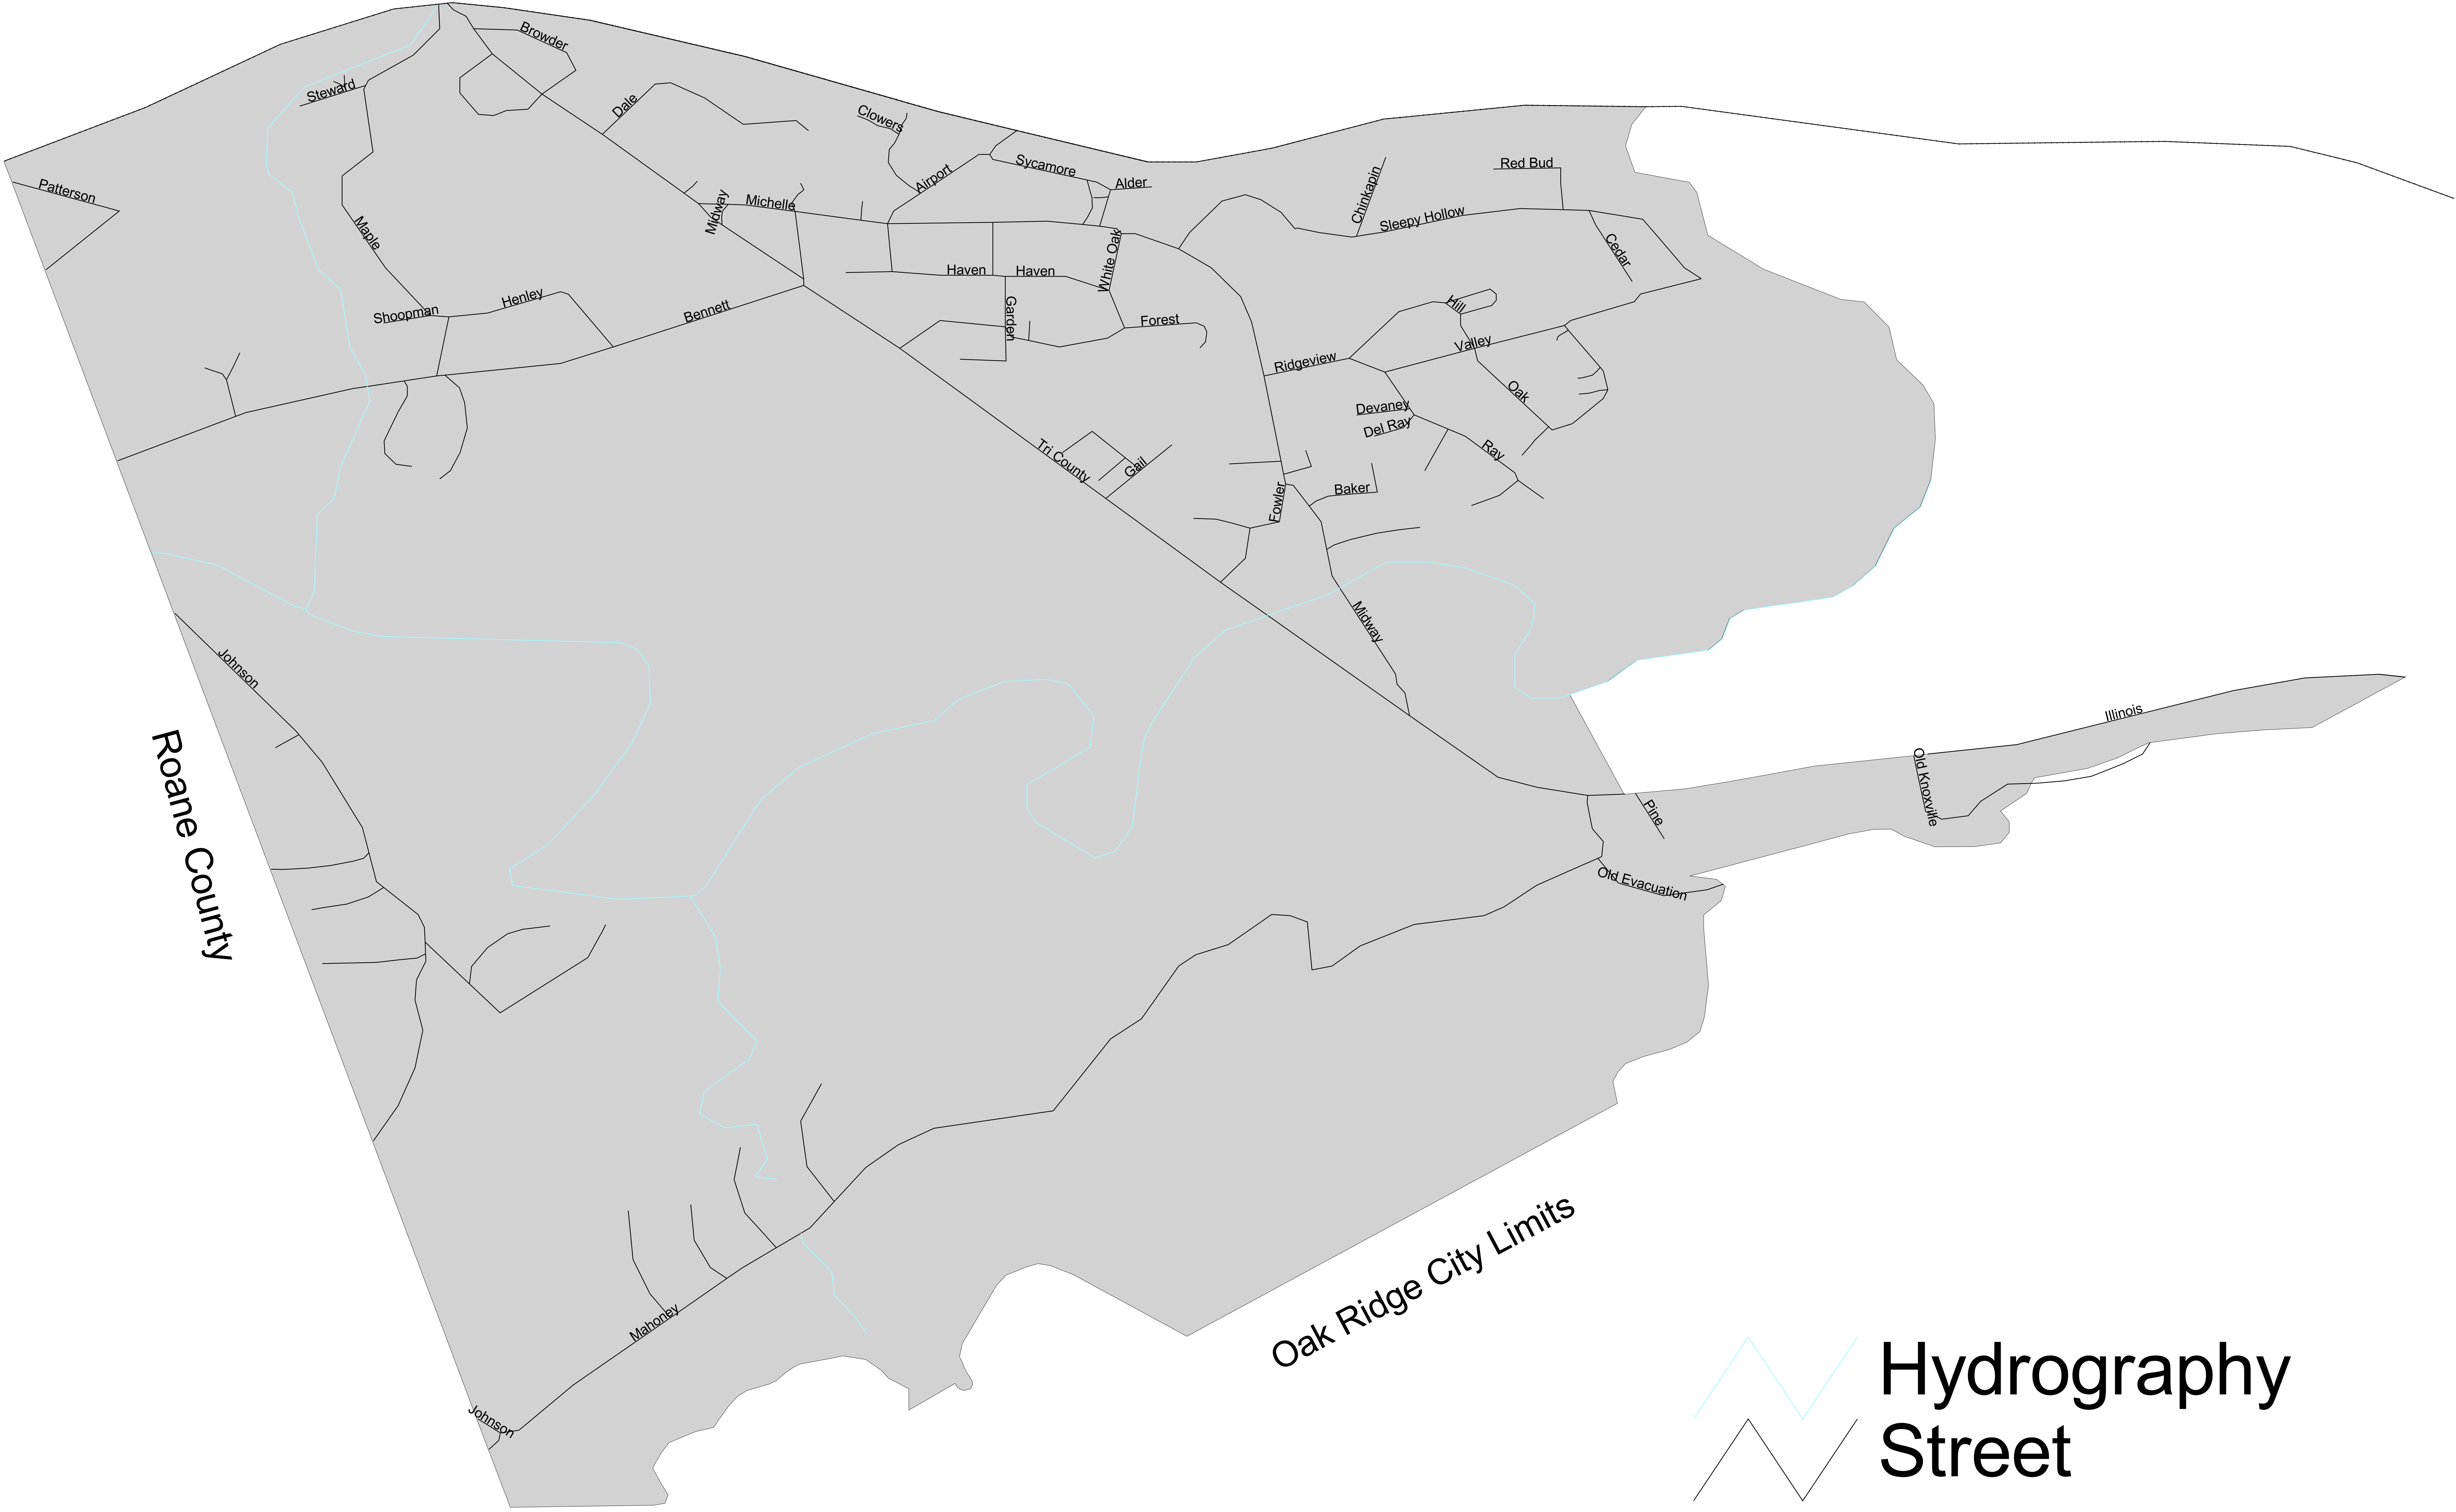

TriCounty

Roane County

Oak Ridge City Limits

Hydrography
Street